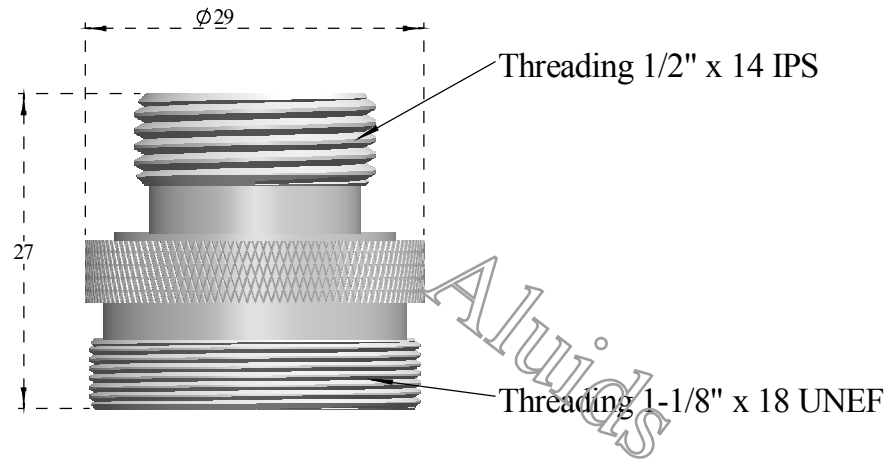

PART NO.- ALC8003 Line Drawing

TITLE- Shower Arm Adaptor For Pfister Line Drawing

Note:- Information provided for reference only.

All Dimensions are in mm