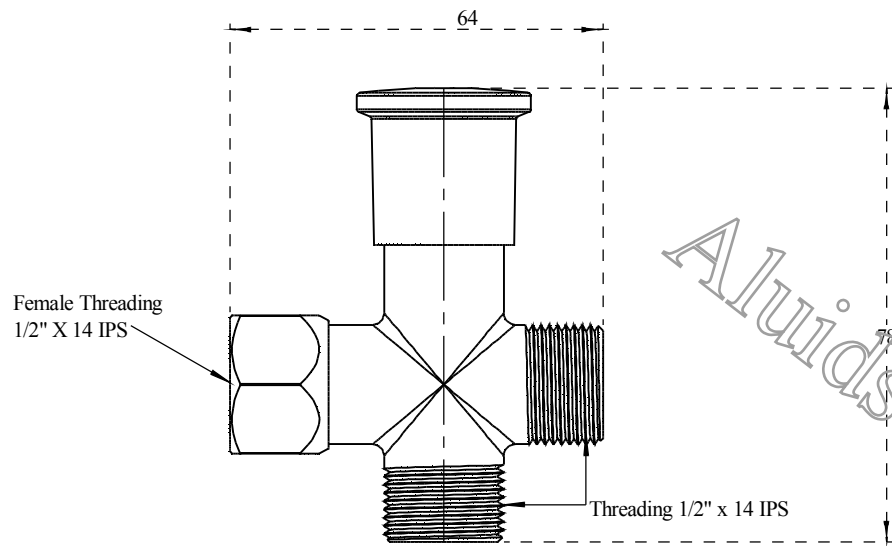

PART NO.- ALC8004 Line Drawing

TITLE- Shower Diverter Line Drawing

Note:- Information provided for reference only.

All Dimensions are in mm