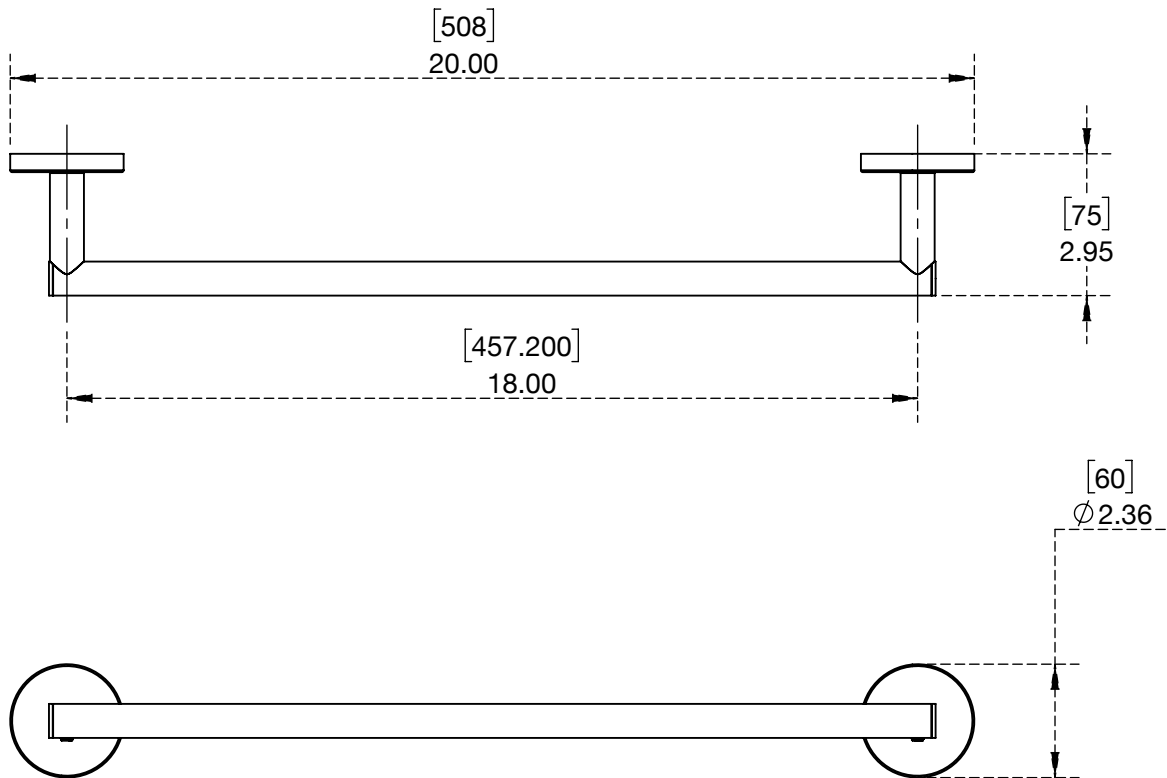

- Stylish Single Bar Design
- Upto 30 lbs. Weight Capacity
- Wall Mount
- Fabricated from Solid Brass Material for Durability and Reliability
- Quick and Easy Install

C1947

Polished CP

### Product Dimensions:-

Copyright © 2017 Krome USA Inc. All Rights Reserved