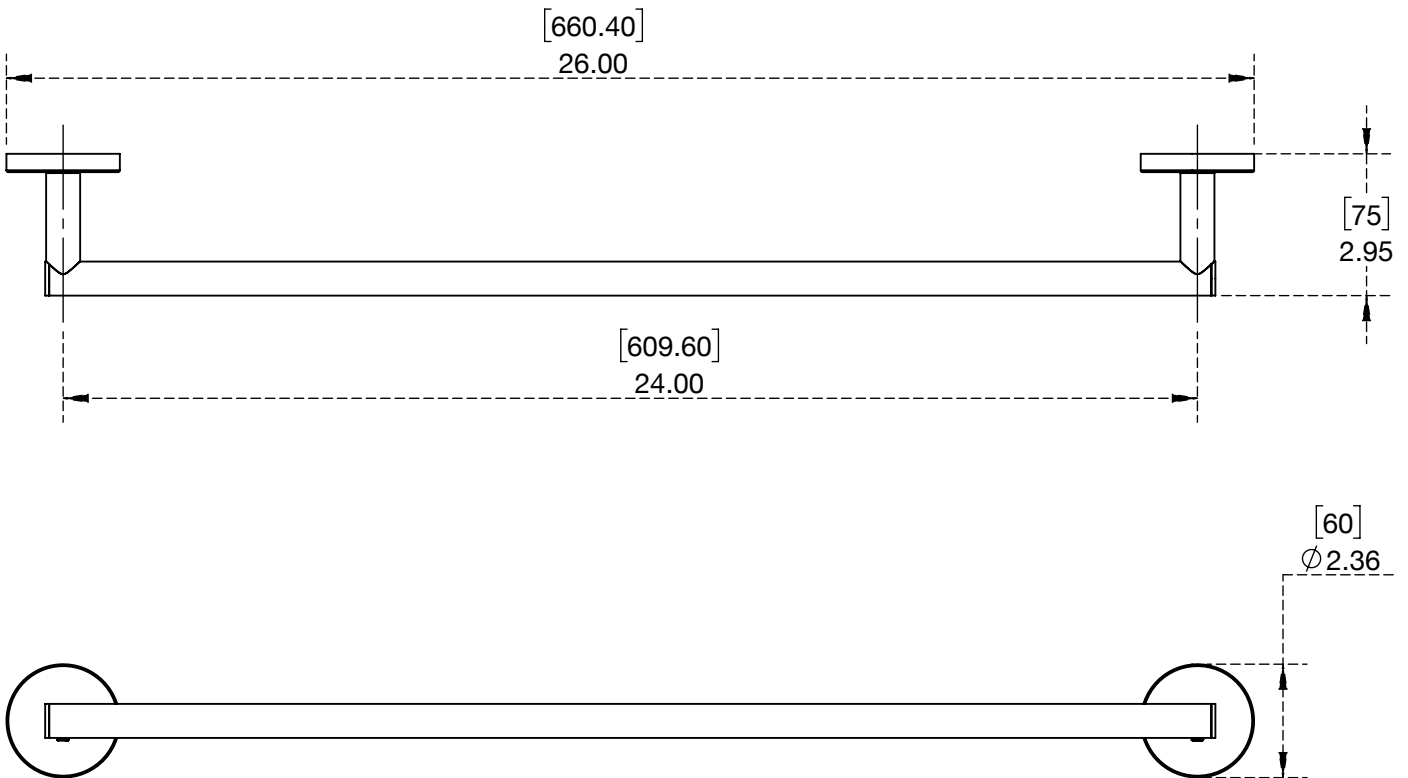

- Stylish Single Bar Design
- Upto 30 lbs. Weight Capacity
- Wall Mount
- Fabricated from Solid Brass Material for Durability and Reliability
- Quick and Easy Install

C1948

Polished CP

### Product Dimensions:-

Copyright © 2017 Krome USA Inc. All Rights Reserved