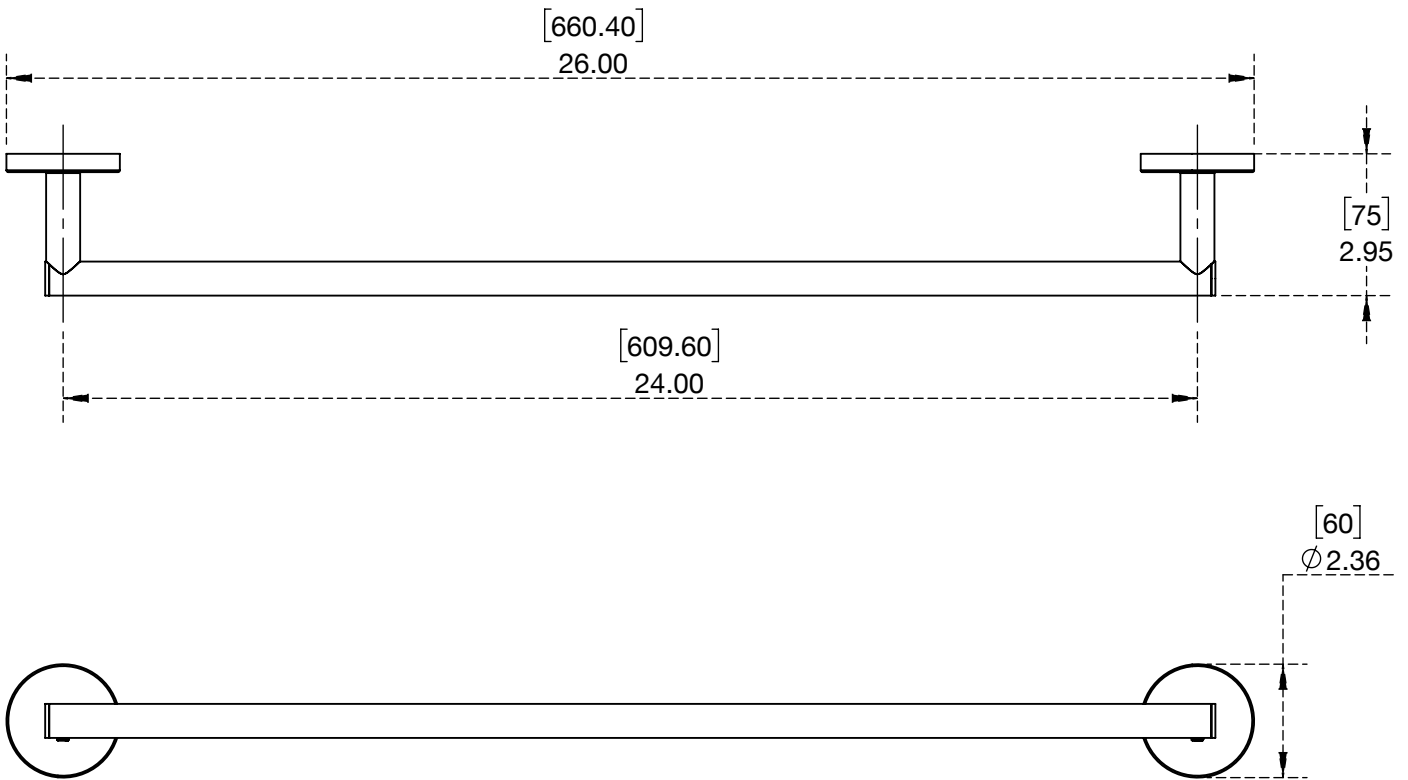

- Stylish Single Bar Design
- Upto 30 lbs. Weight Capacity
- Wall Mount
- Fabricated from Solid Brass Material for Durability and Reliability
- Quick and Easy Install

C1954

Brushed Nickel

### Product Dimensions:-

Copyright © 2017 Krome USA Inc. All Rights Reserved