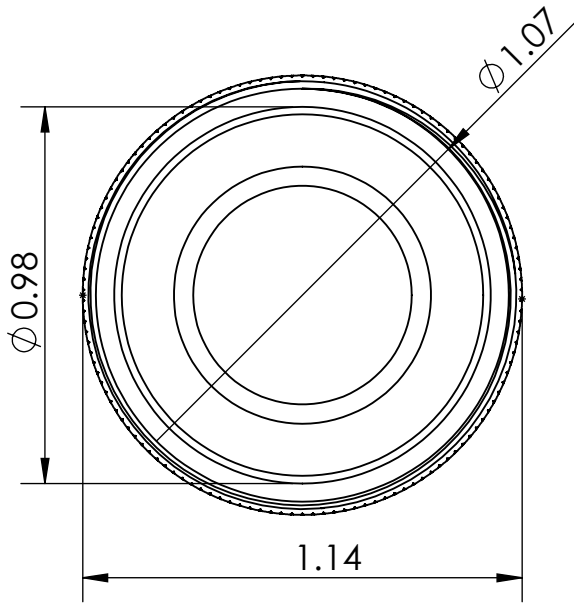

FEATURES & BENEFITS:

- For long-lasting use
- Body Material: Brass
- Finish: Polished Chrome
- Threading: 1/2" X 14 IPS; 1-1/8" X 18 UNCF
- Quick and easy use.
- Needs no tools.

C8003

Polished Chrome

PRODUCT DIMENSIONS: