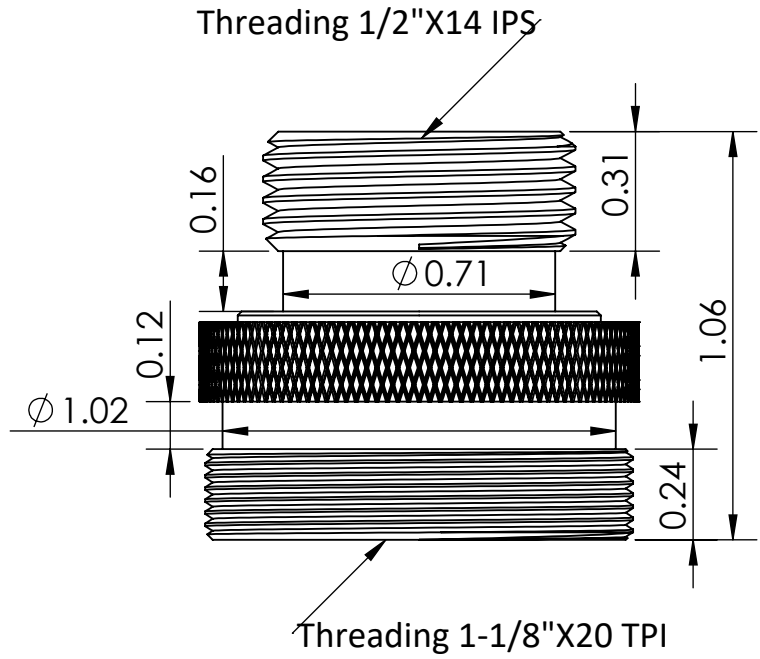

FEATURES & BENEFITS:

- For long-lasting use
- Body Material: Brass
- Finish: Polished Chrome
- Threading: 1/2" X 14 IPS; 1-1/8" X 18 UNCF
- Quick and easy use.
- Needs no tools.

C8003

Polished Chrome

PRODUCT DIMENSIONS: