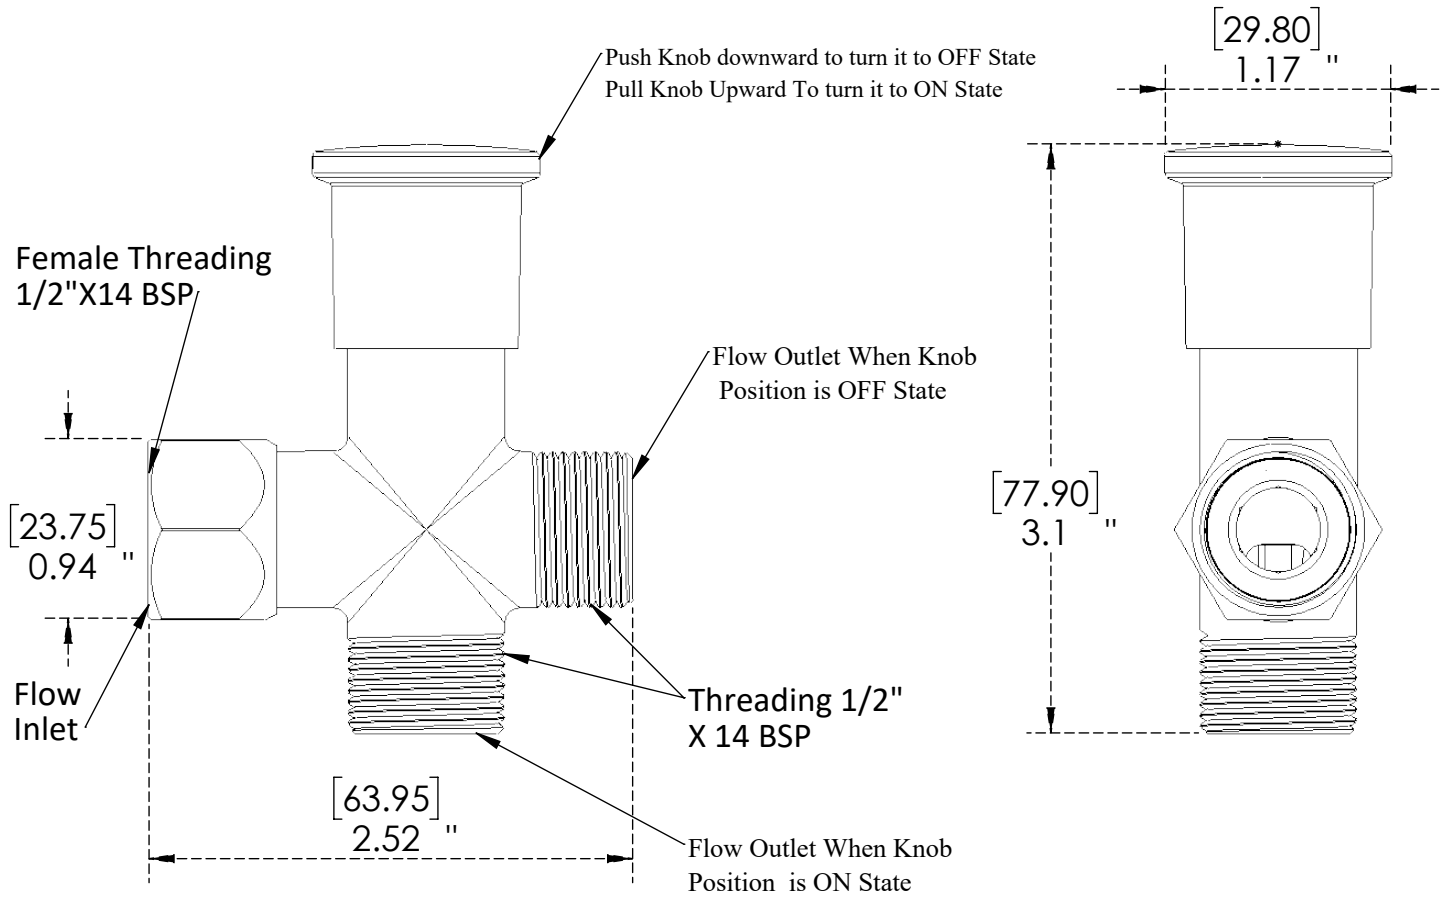

Product Dimensions:-

Options Available:- No Option Available

US & Canada :- +1-678 666 2001
Asia:- +91-9814203010

Krome USA Inc. reserves the right to make revisions to product specifications without any notice
For most updated specification sheet , go to www.aluids.com

ALUIDS