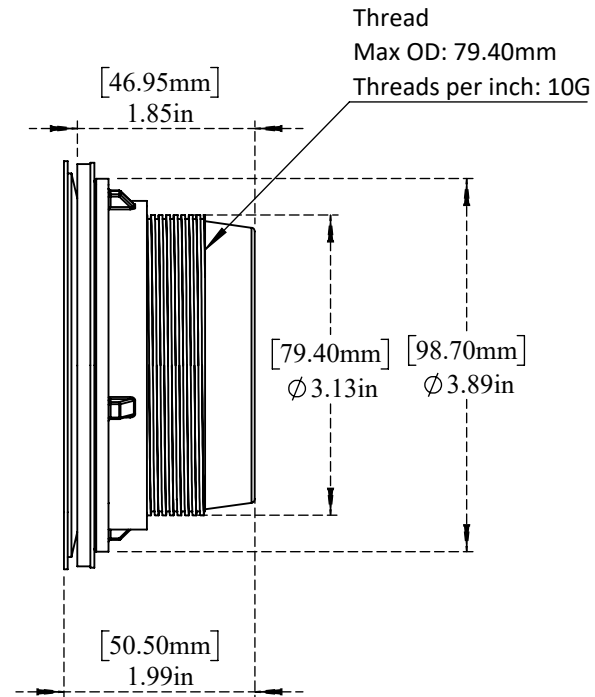

PART NO.-

C8005 Line Drawing

TITLE-

140 Series Brass No-Caulk Shower Drain

ALUIDS

Note:- Information provided for reference only.

All dimensions are in inches, mm (in bracket)

* This document and the information thereon is the property of Krome Dispense Pvt Ltd. & its subsidiaries. Any reproduction in part or as a whole without the written permission of Krome Dispense Pvt Ltd. is prohibited.