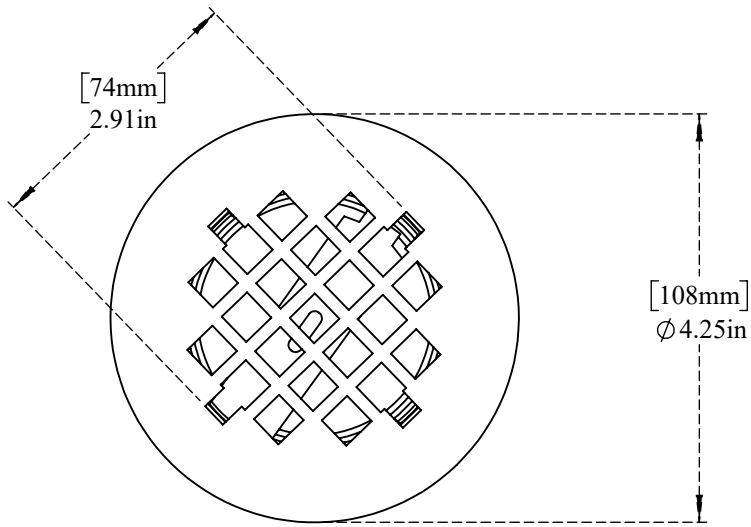

PART NO.-

C8005 Line Drawing

TITLE-

140 Series Brass No-Caulk Shower Drain

ALUIDS

Note:- Information provided for reference only.

All dimensions are in inches, mm (in bracket)

* This document and the information thereon is the property of Krome Dispense Pvt Ltd. & its subsidiaries. Any reproduction in part or as a whole without the written permission of Krome Dispense Pvt Ltd. is prohibited.