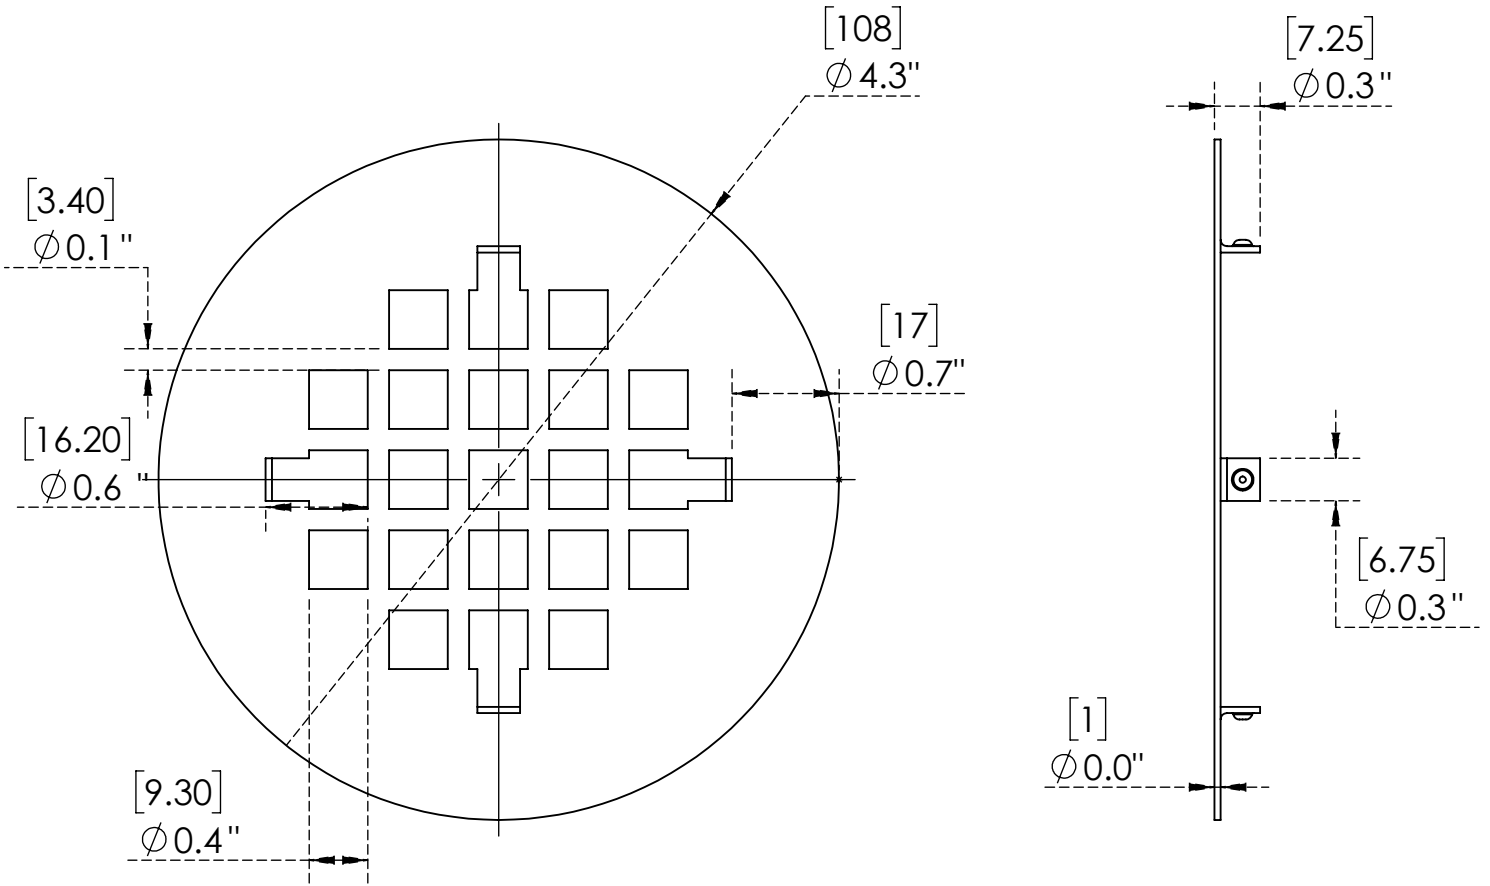

C8005

SS Polished

Warranty: One Year (Limited)

Product Dimensions:-

Options Available:- No Option Available

US & Canada :- +1-678 666 2001
Asia:- +91-9814203010

Krome USA Inc. reserves the right to make revisions to product specifications without any notice
For most updated specification sheet , go to www.aluids.com