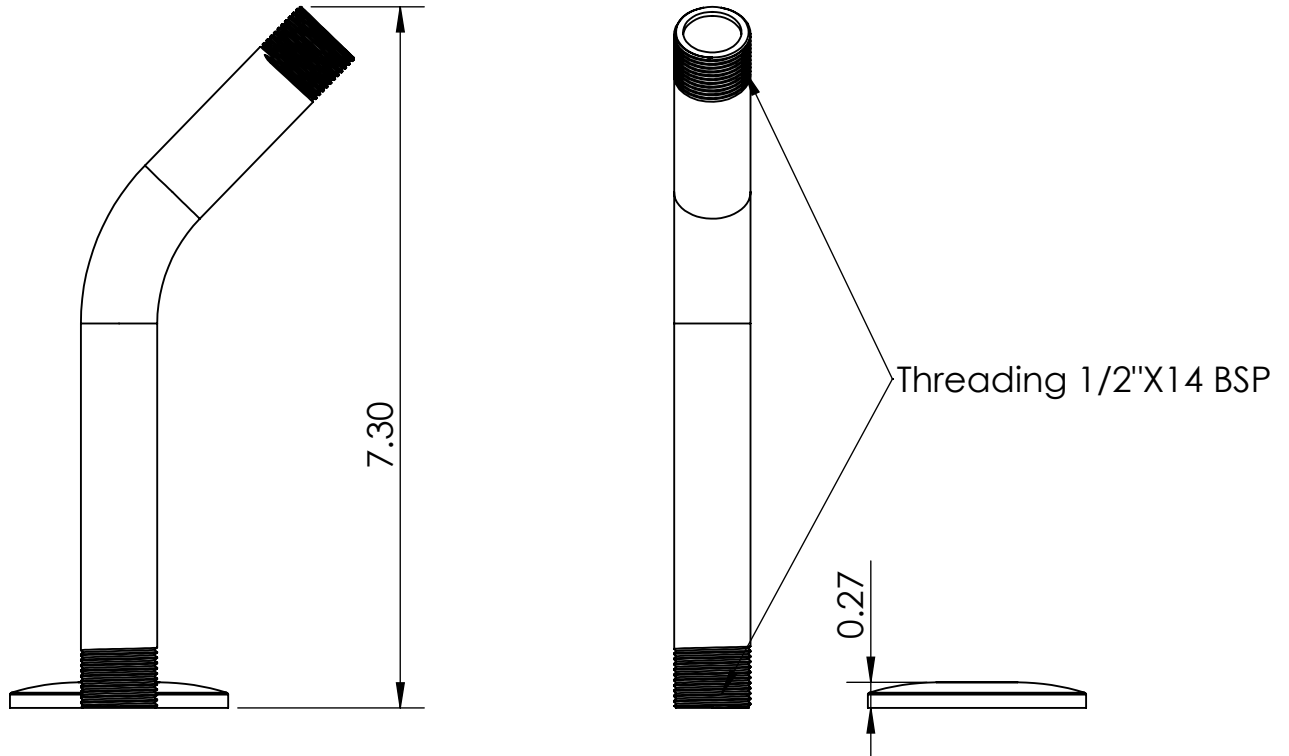

ItemNo.	Part No.	Part Name	Qty.
1	C8007.02	SS Polished 1/2" Flange	1

PRODUCT DIMENSIONS:

OPTION AVAILABLE:

Part Number	Length	Finish
C8007	6"	Polished Chrome
C8009	12"	Polished Chrome
C8082	6"	Brushed Nickel
C8083	8"	Brushed Nickel