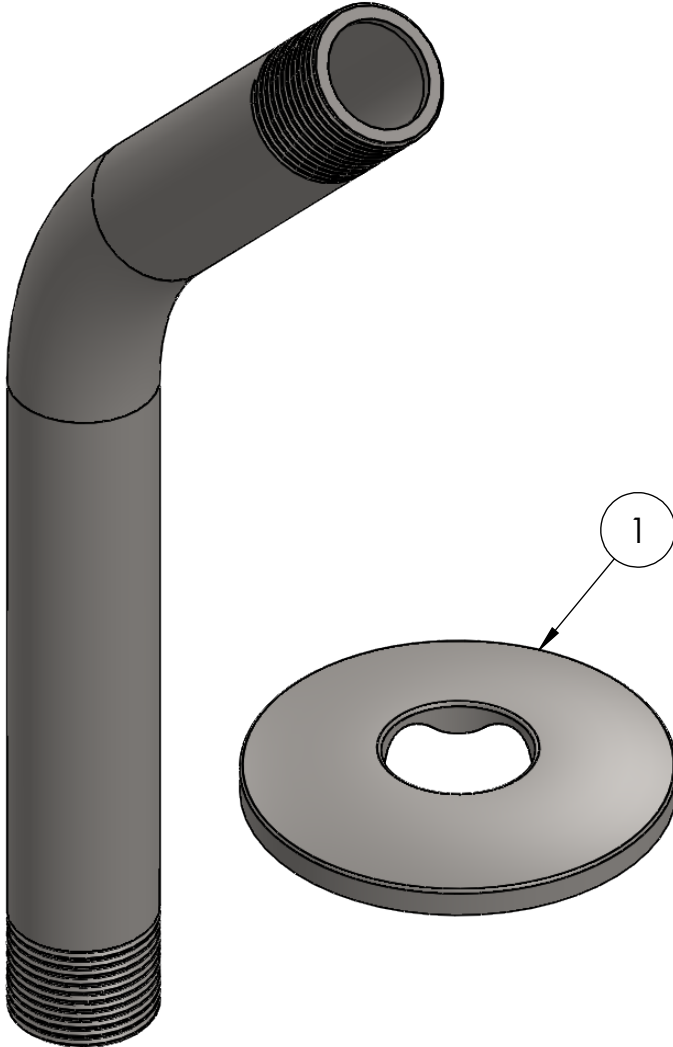

ItemNo.	Part No.	Part Name	Qty.
1	C8007.02	SS Polished 1/2" Flange	1

PRODUCT DIMENSIONS:

OPTION AVAILABLE:

Part Number	Length	Finish
C8007	6"	Polished Chrome
C8009	12"	Polished Chrome
C8082	6"	Brushed Nickel
C8083	8"	Brushed Nickel