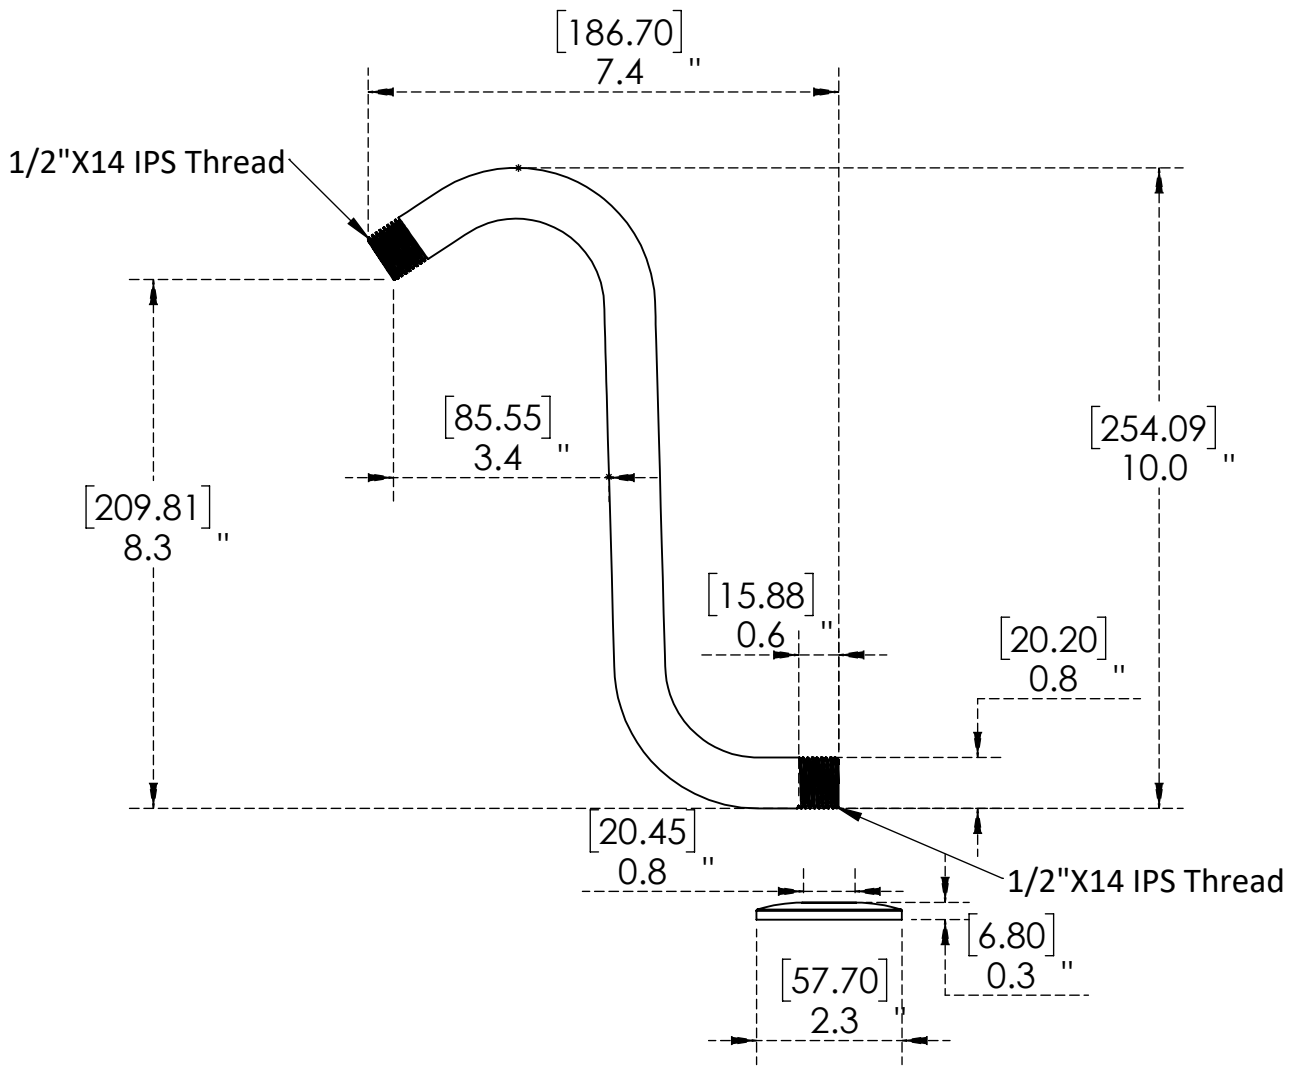

Features & Benefits:

- Material= Steel
- Finish= Brushed
- Wall Mount Installation
- Shower Arm Flange included
- 1/2" Male Threaded Connection
- Customised finish option in it.
- "S" shaped design that will make your bathroom look more stylish and pleasing.
- Raise UP Showerhead About 8" From Wall Outlet.

C8011

Brushed Finish

Warranty: One Year (Limited)

Product Dimensions:-

Options Available:- No Option Available