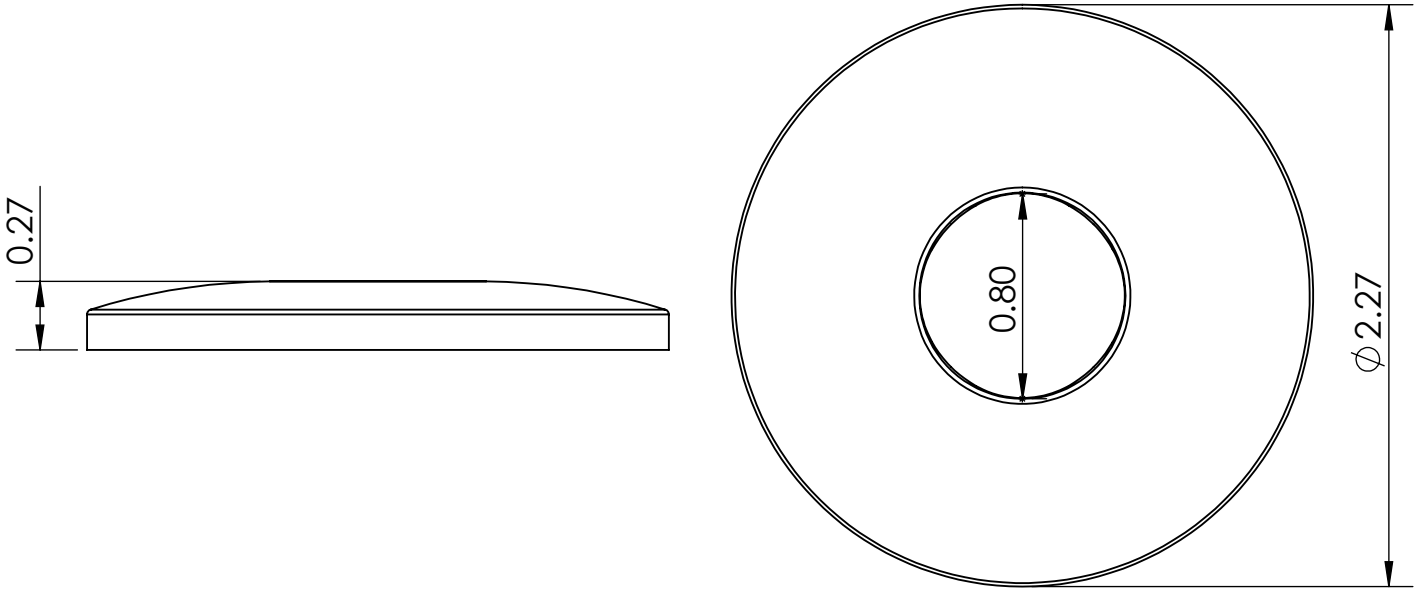

FEATURES & BENEFITS:

- Stainless steel polished
- Installation is quick and easy also
- Versatile design easily coordinates with many decor styles
- Fits all 1/2" Shower Arms
- Round Shape

C8013

SS Polished

WARRANTY: Three Year (Limited)

PRODUCT DIMENSIONS:

OPTION AVAILABLE: No Option Available