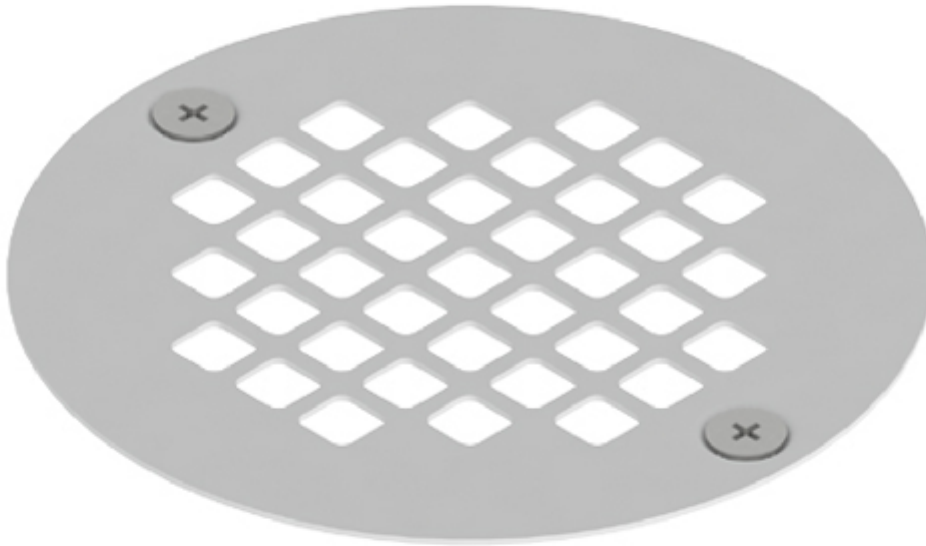

### FEATURES & BENEFITS:

- Stainless steel, Corrosion-resistant metal construction
- Quick Connection
- No Rust, Ensuring quality and longevity
- Designed to enhance the looks and convenience of your bathroom
- Durable finish

**C8037**

Electro Polish

**PRODUCT DIMENSIONS:**

**OPTION AVAILABLE:**

PART NUMBER	OUTER DIA (mm)	MATERIAL	HOLE TO HOLE DISTANCE (mm)
C8523	108	Stainless Steel	69.5