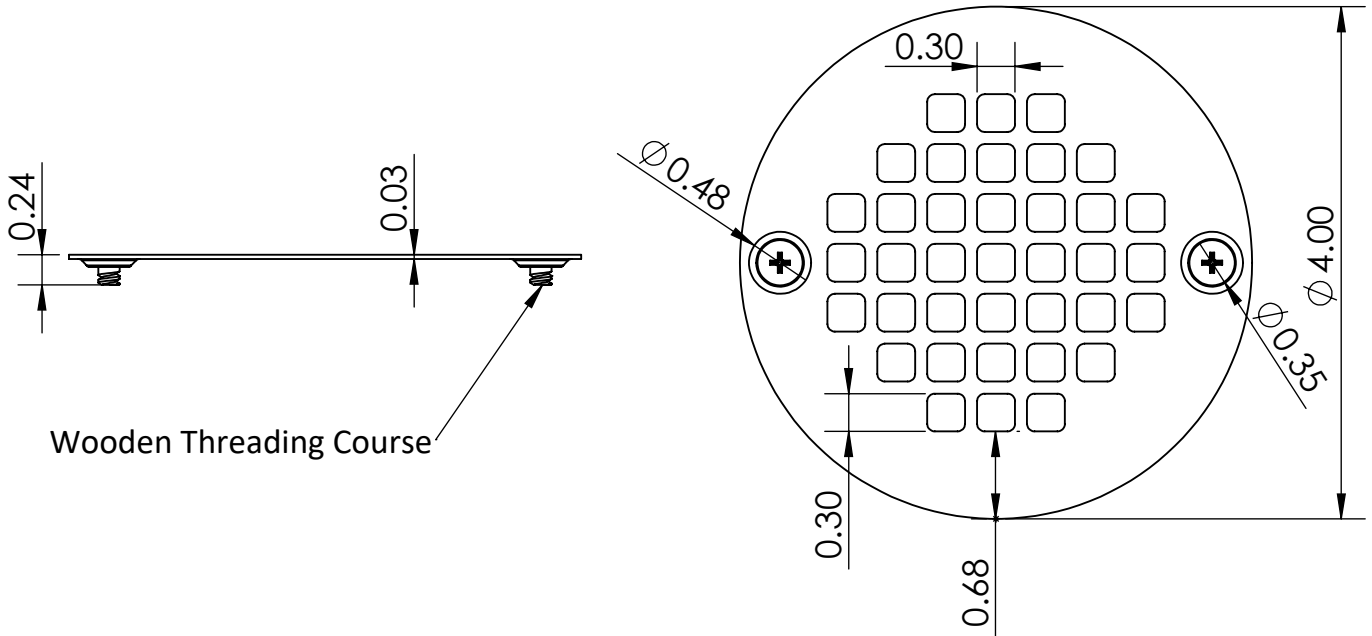

**C8037**

Electro Polish

**PRODUCT DIMENSIONS:**

**OPTION AVAILABLE:**

PART NUMBER	OUTER DIA (mm)	MATERIAL	HOLE TO HOLE DISTANCE (mm)
C8523	108	Stainless Steel	69.5