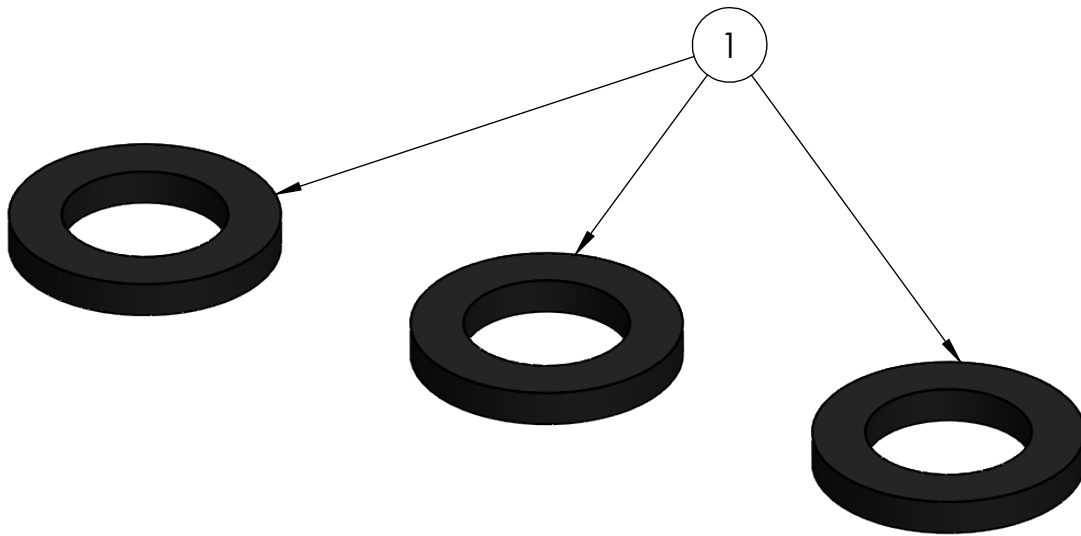

ItemNo.	Part No.	Part Name	Qty.
1	C8038.01	Universal Rubber Washer For Shower Head	3

Copyright © 2017 Krome USA Inc. All Rights Reserved

US & Canada :- +1-678 666 2001
 Asia:- +91-9814203010

Krome USA Inc. reserves the right to make revisions to product specifications without any notice
 For most updated specification sheet , go to www.aluids.com