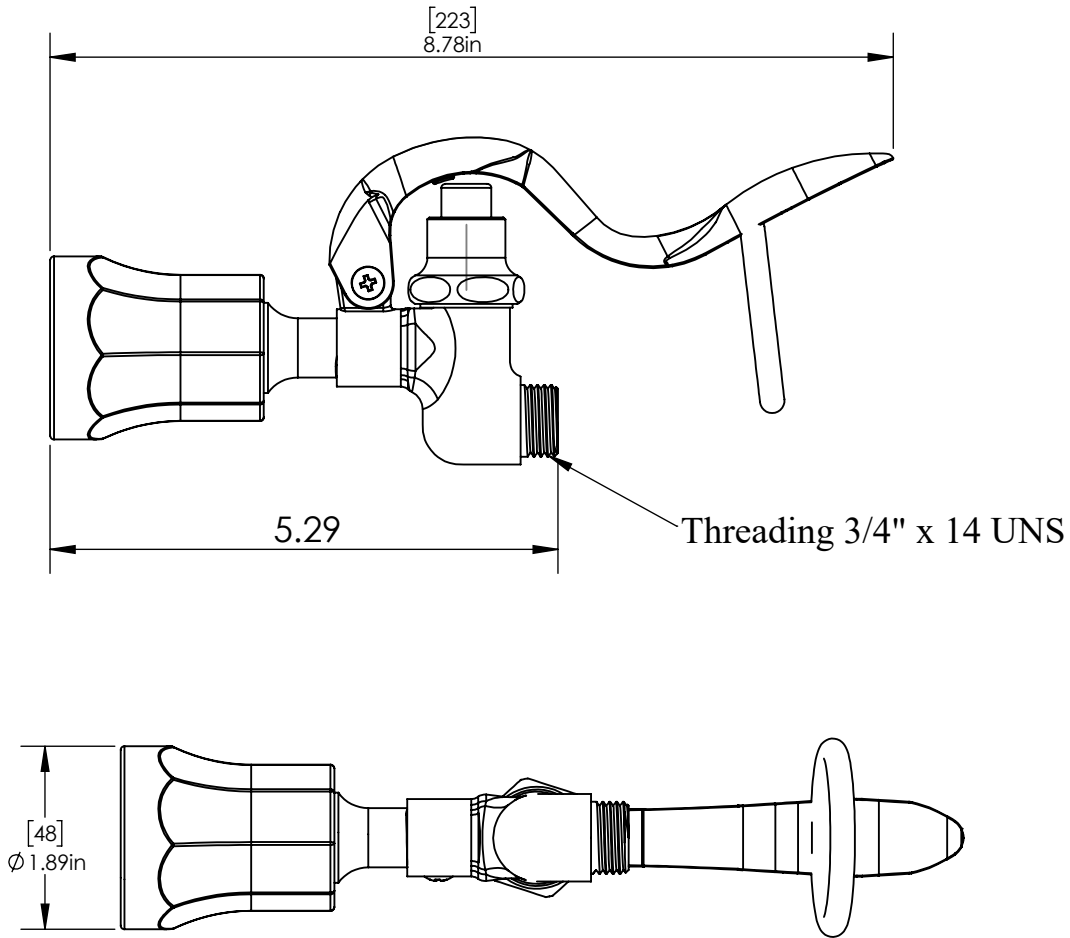

PRODUCT DIMENSIONS:

OPTION AVAILABLE:

Part Number	Head Type	GPM(@60 PSI)	Material	Finish
C8149	Straight	1.42	LF Brass	Polished Chrome
C8249	Straight	4.5	LF Brass	Polished Chrome
C9519	Angled	1.42	LF Brass	Polished Chrome
C9520	Angled	1.42	LF Brass	Polished Chrome