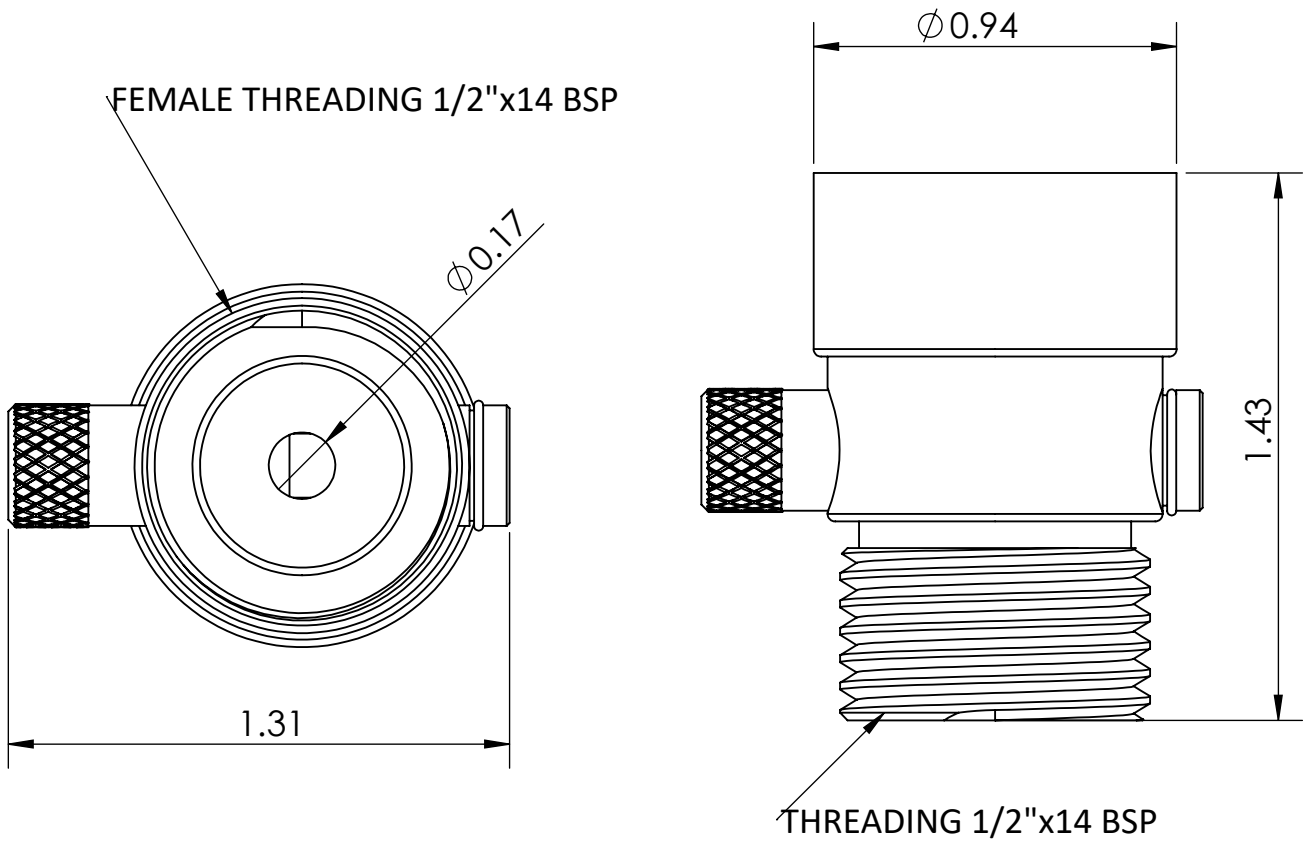

ItemNo.	Part No.	Part Name	Qty.
1	C8057.0 2	Locking Ring	1
2	C424.05	Ball Valve Pin O-Ring	2
3	3718.04 Viking	Elbow Flat Washer	1
4	C8057.0 3	Rod for Shower On-Off Push Button Control	1

PRODUCT DIMENSION: