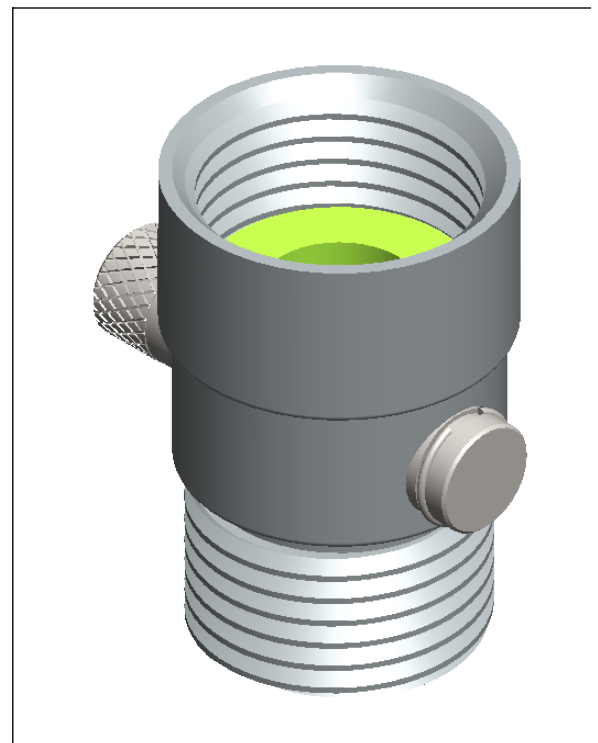

ItemNo.	Part No.	Part Name	Qty.
1	C8057.0 2	Locking Ring	1
2	C424.05	Ball Valve Pin O-Ring	2
3	3718.04 Viking	Elbow Flat Washer	1
4	C8057.0 3	Rod for Shower On-Off Push Button Control	1

PRODUCT DIMENSION: