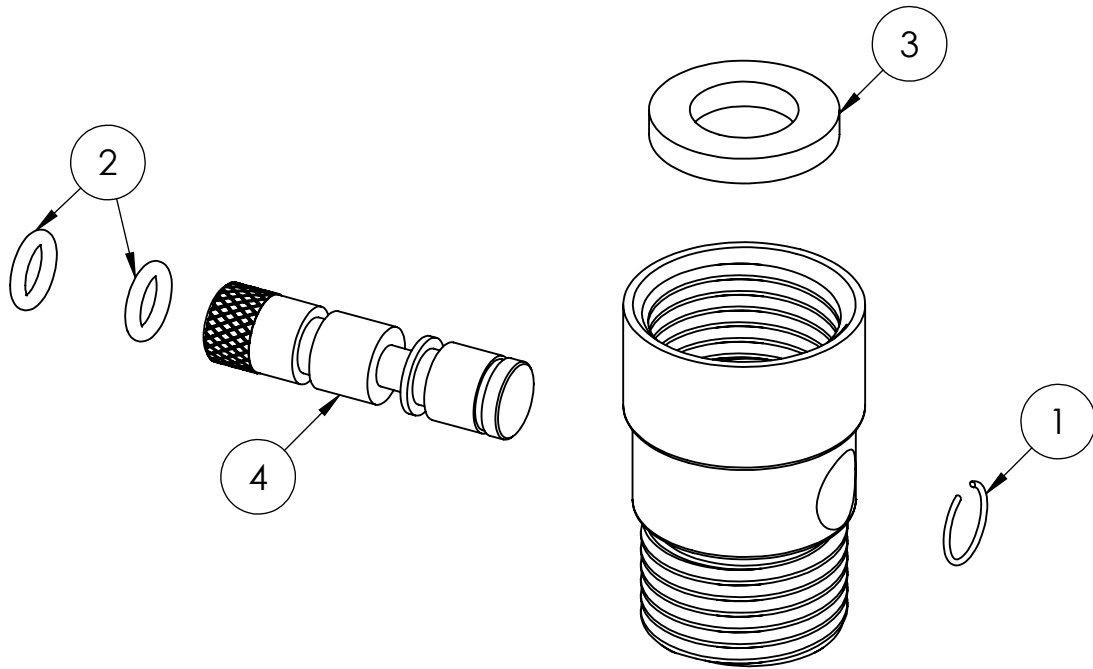

ItemNo.	Part No.	Part Name	Qty.
1	C8057.0 2	Locking Ring	1
2	C424.05	Ball Valve Pin O-Ring	2
3	3718.04 Viking	Elbow Flat Washer	1
4	C8057.0 3	Rod for Shower On-Off Push Button Control	1

PRODUCT DIMENSION: