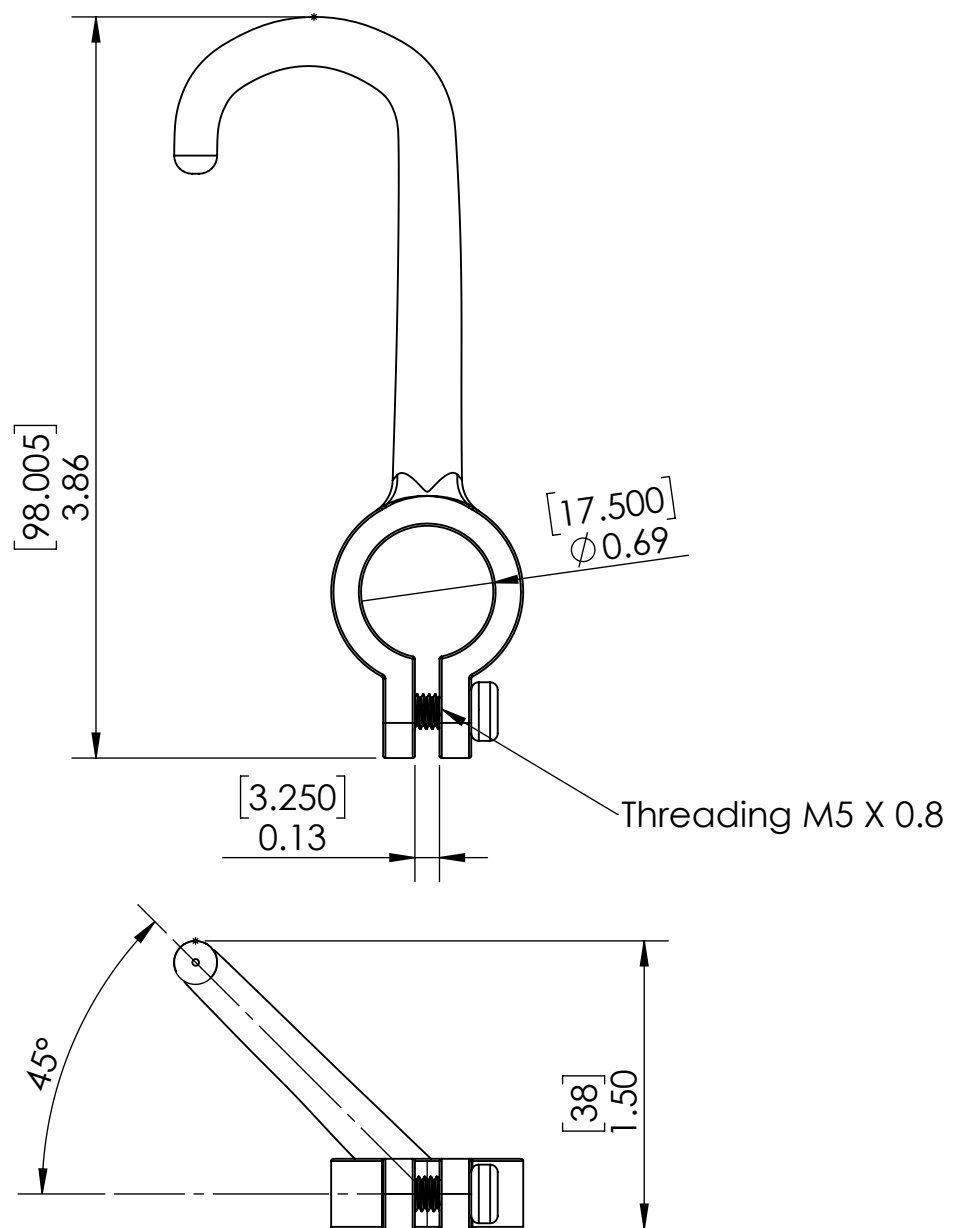

NO Option

Product Dimensions:-

Copyright © 2017 Krome USA Inc. All Rights Reserved

US & Canada :- +1-678 666 2001

Asia:- +91-9814203010

Krome USA Inc. reserves the right to make revisions to product specifications without any notice