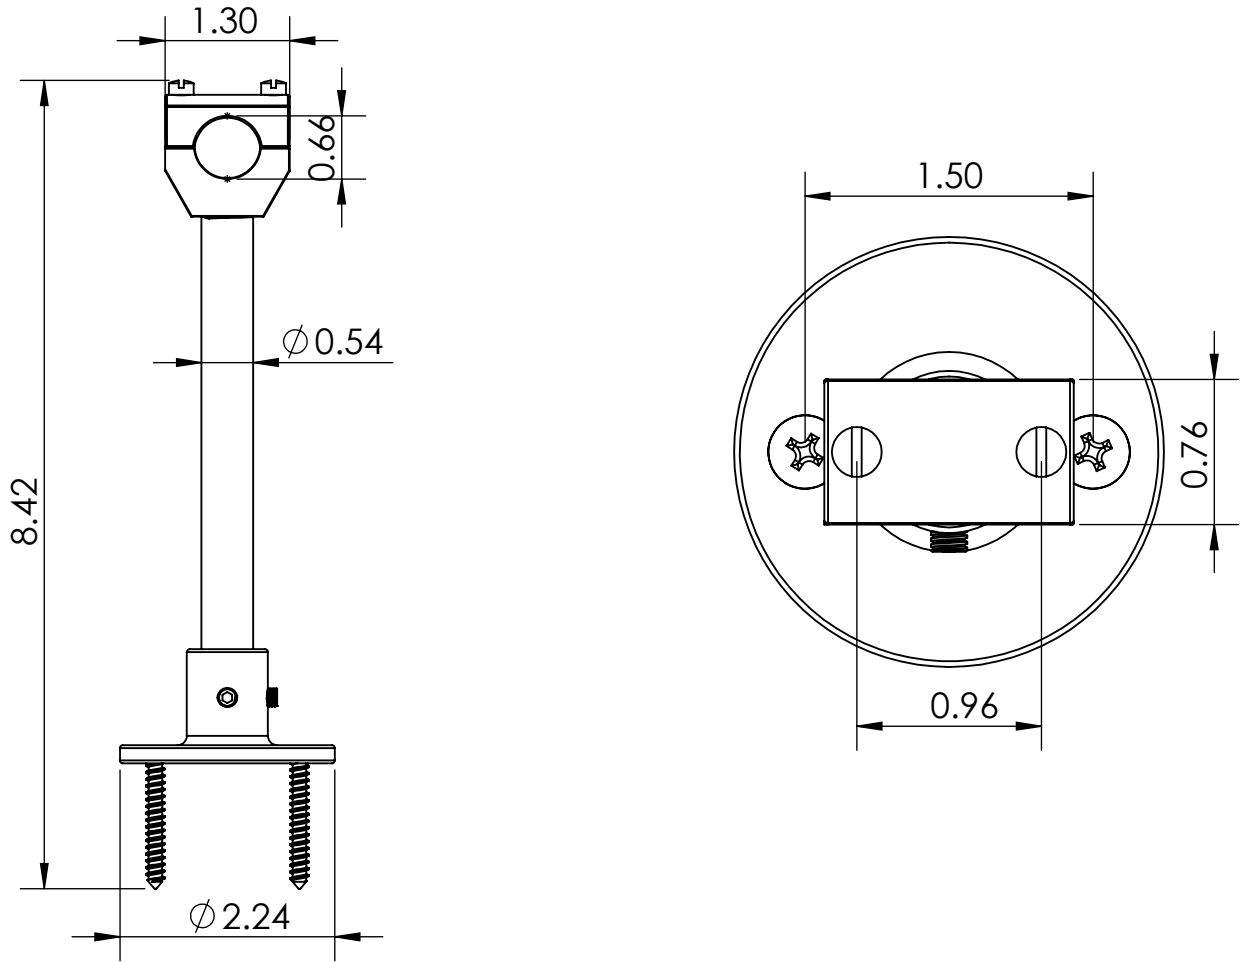

C8075

WARRANTY: One Year Limited

PRODUCT DIMENSION:

OPTION AVAILABLE:

Part Number	Length (Inch)	Material	Finish
C8074	3"	Brass	Polished Chrome
C8076	9"	Brass	Polished Chrome
C8077	12"	Brass	Polished Chrome
C8078	15"	Brass	Polished Chrome
C8079	18"	Brass	Polished Chrome
C8080	21"	Brass	Polished Chrome
C8081	24"	Brass	Polished Chrome