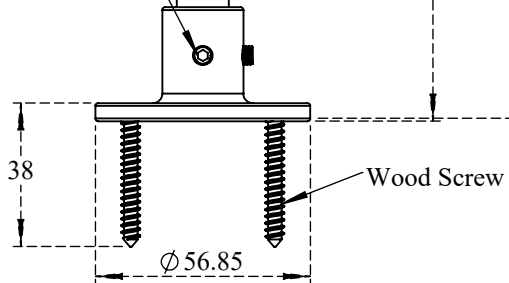

PART NO.-

C8075Line

TITLE-

6" Wall Mount Bracket for Upright Pre-Rinse Line
Drawing

Adjustable Space for Pipe of OD 17.15 mm

Use 3/32" Allen key Hex Wrench

Add Sub Assembly C8074.50 #Jaskaran Sir

All Values are Nominal and can vary to some Extent

Note:- Information provided for reference only.

All Dimensions are in mm