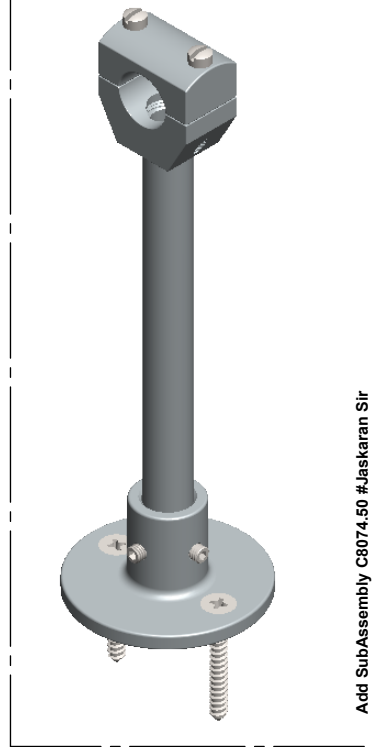

PART NO.-

C8075Line

TITLE-

6" Wall Mount Bracket for Upright Pre-Rinse Line
Drawing

Adjustable Space for Pipe of OD 17.15 mm

Use 3/32" Allen key Hex Wrench

Add Sub Assembly C8074.50 #Jaskaran Sir

All Values are Nominal and can vary to some Extent

Note:- Information provided for reference only.

All Dimensions are in mm