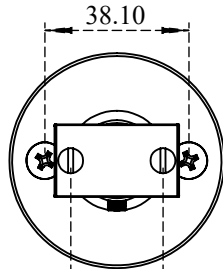

PART NO.-

C8075Line

TITLE-

6" Wall Mount Bracket for Upright Pre-Rinse Line
Drawing

Adjustable Space for Pipe of OD 17.15 mm

Use 3/32" Allen key Hex Wrench

Add Sub Assembly C8074.50 #Jaskaran Sir

All Values are Nominal and can vary to some Extent

Note:- Information provided for reference only.

All Dimensions are in mm