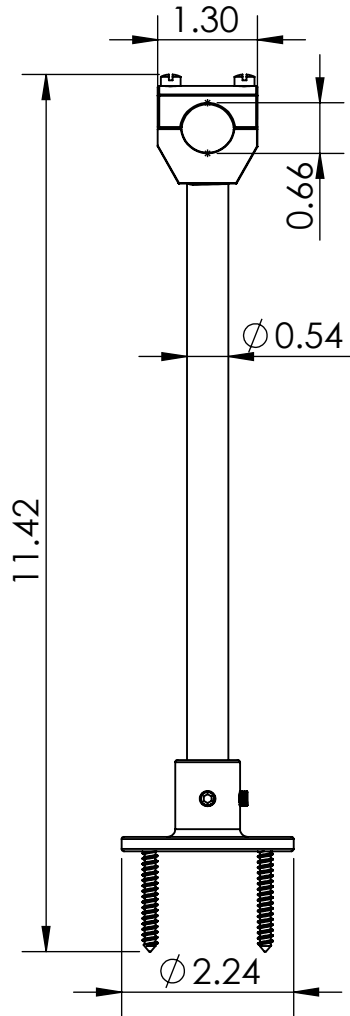

C8076

WARRANTY: One Year Limited

PRODUCT DIMENSION:

OPTION AVAILABLE:

| Part Number | Length (Inch) | Material | Finish |
|-------------|---------------|----------|-----------------|
| C8074 | 3" | Brass | Polished Chrome |
| C8075 | 6" | Brass | Polished Chrome |
| C8077 | 12" | Brass | Polished Chrome |
| C8078 | 15" | Brass | Polished Chrome |
| C8079 | 18" | Brass | Polished Chrome |
| C8080 | 21" | Brass | Polished Chrome |
| C8081 | 24" | Brass | Polished Chrome |