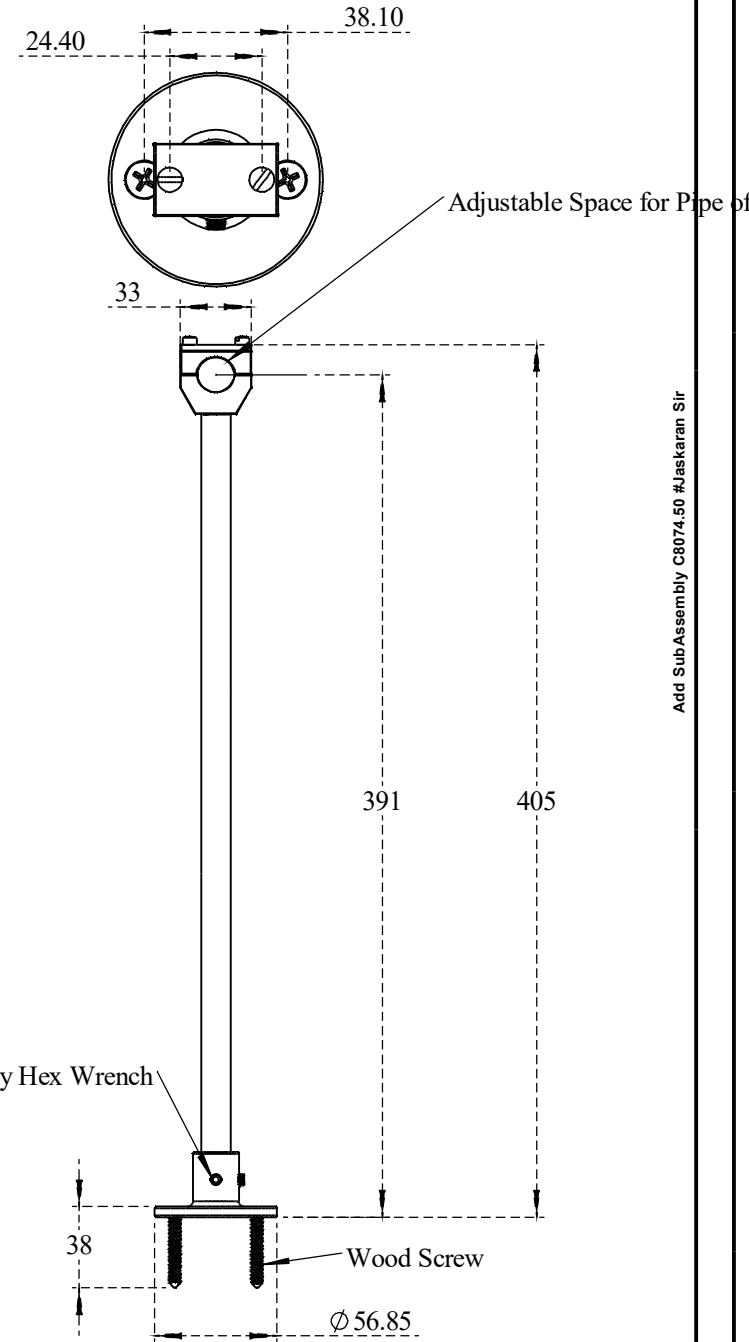

PART NO.-

C8078Line

TITLE-

15" Wall Mount Bracket for Upright Pre-Rinse Line
Drawing

Note:- Information provided for reference only.

All Dimensions are in mm

Add SubAssembly C8074.50 #Jaskaran Sir