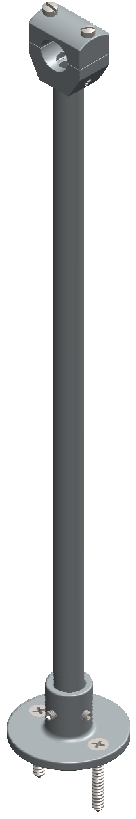

PART NO.-

C8078Line

TITLE-

15" Wall Mount Bracket for Upright Pre-Rinse Line
Drawing

Note:- Information provided for reference only.

All Dimensions are in mm

Add SubAssembly C8074.50 #Jaskaran Sir