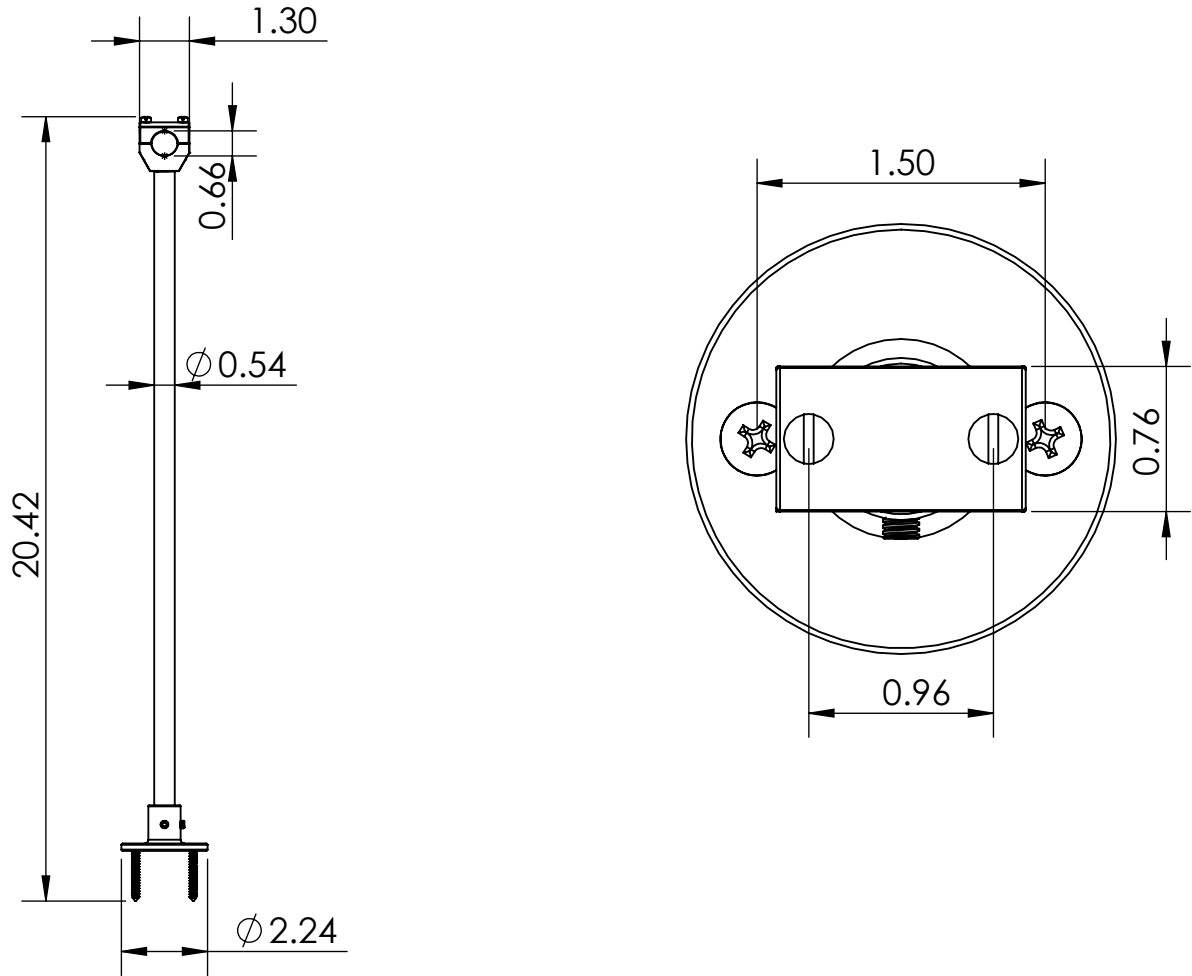

**C8079**

**WARRANTY:** One Year Limited

**PRODUCT DIMENSION:**

**OPTION AVAILABLE:**

Part Number	Length (Inch)	Material	Finish
C8074	3"	Brass	Polished Chrome
C8075	6"	Brass	Polished Chrome
C8076	9"	Brass	Polished Chrome
C8077	12"	Brass	Polished Chrome
C8078	15"	Brass	Polished Chrome
C8080	21"	Brass	Polished Chrome
C8081	24"	Brass	Polished Chrome