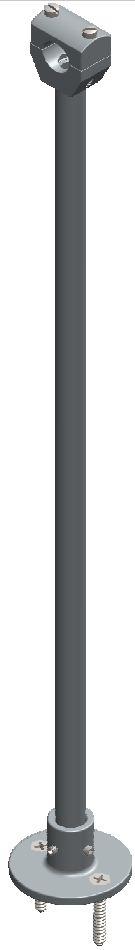

PART NO.-

C8079Line

TITLE-

18" Wall Mount Bracket for Upright Pre-Rinse Line
Drawing

All Values are Nominal and Can Vary to Some Extent

Note:- Information provided for reference only.

All Dimensions are in mm

Add SubAssembly C8074.50 #Jaskaran Sir