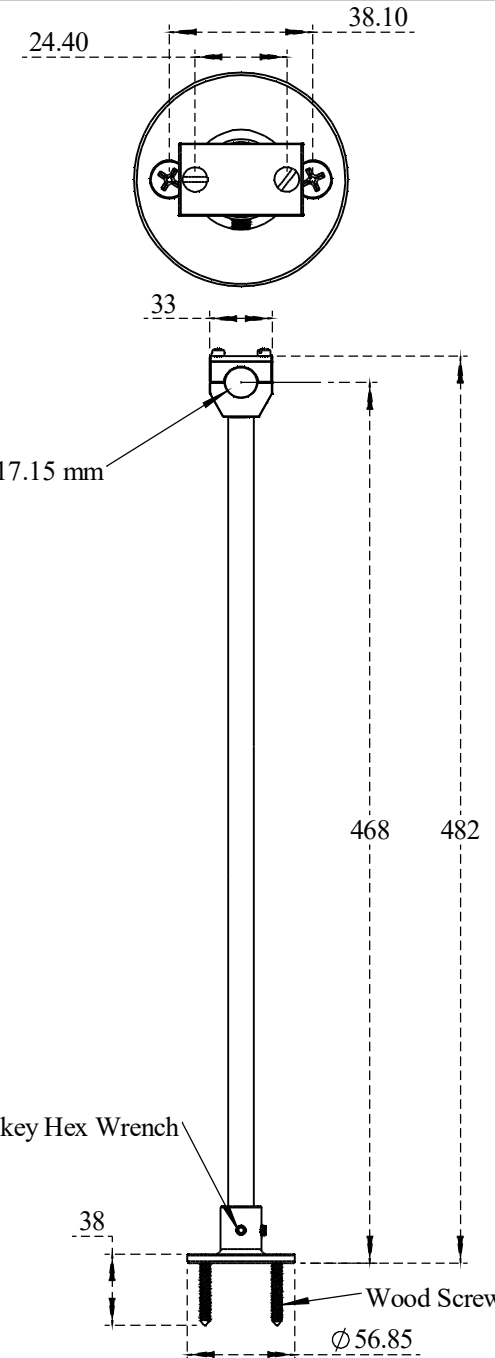

PART NO.-

C8079Line

TITLE-

18" Wall Mount Bracket for Upright Pre-Rinse Line
Drawing

All Values are Nominal and Can Vary to Some Extent

Note:- Information provided for reference only.

All Dimensions are in mm

Add SubAssembly C8074.50 #Jaskaran Sir