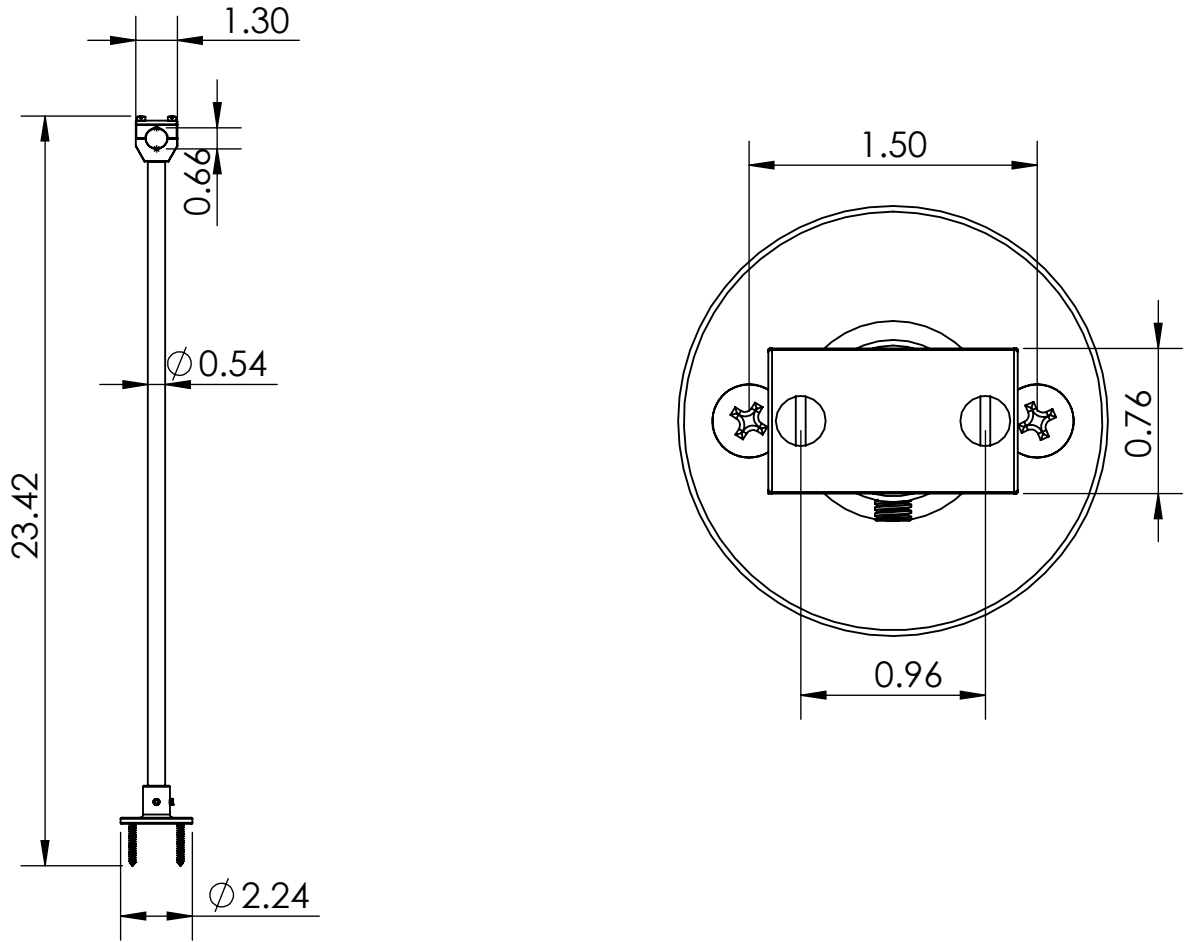

C8080

WARRANTY: One Year Limited

PRODUCT DIMENSION:

OPTION AVAILABLE:

Part Number	Length (Inch)	Material	Finish
C8074	3"	Brass	Polished Chrome
C8075	6"	Brass	Polished Chrome
C8076	9"	Brass	Polished Chrome
C8077	12"	Brass	Polished Chrome
C8078	15"	Brass	Polished Chrome
C8079	18"	Brass	Polished Chrome
C8081	24"	Brass	Polished Chrome