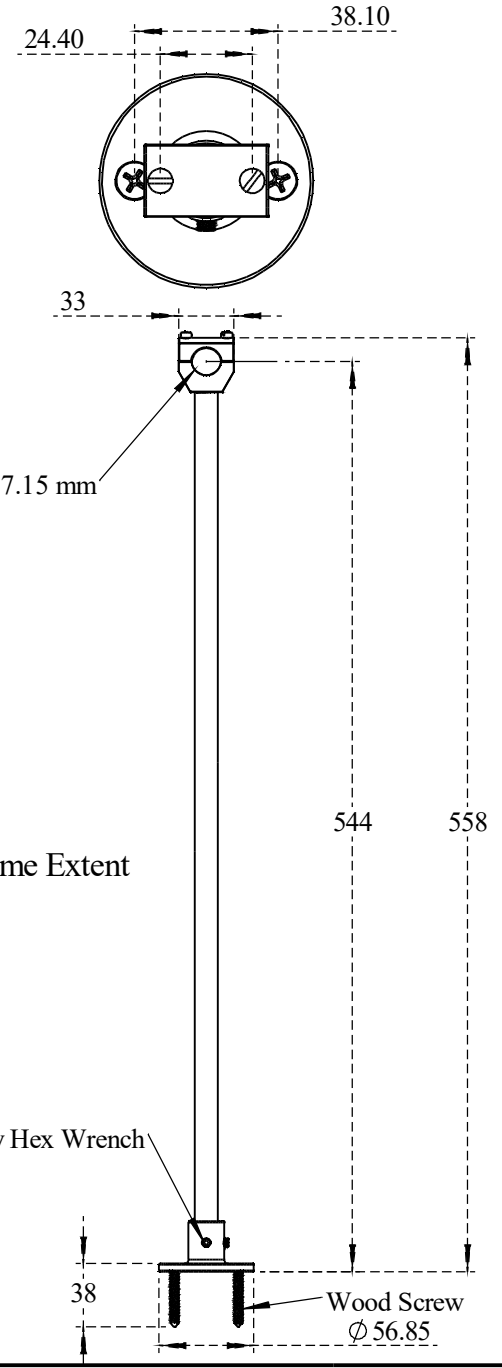

PART NO.-

C8080Line

TITLE-

21" Wall Mount Bracket for Upright Pre-Rinse Line  
Drawing

Adjustable Space for Pipe of OD 17.15 mm

All Values are Nominal and Can Vary to Some Extent

Use 3/32" Allen key Hex Wrench

Wood Screw  
Ø 56.85

**Note:-** Information provided for reference only.

All Dimensions are in mm