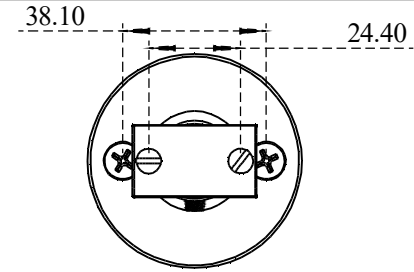

PART NO.-

C8081Line

TITLE-

24" Wall Mount Bracket for Upright Pre-Rinse Line  
Drawing

Adjustable Space for Pipe of OD 17.15 mm

All Values are Nominal and Can Vary to Some Extent

Use 3/32" Allen key Hex Wrench

Wood Screw  
Ø 56.85

**Note:-** Information provided for reference only.

All Dimensions are in mm