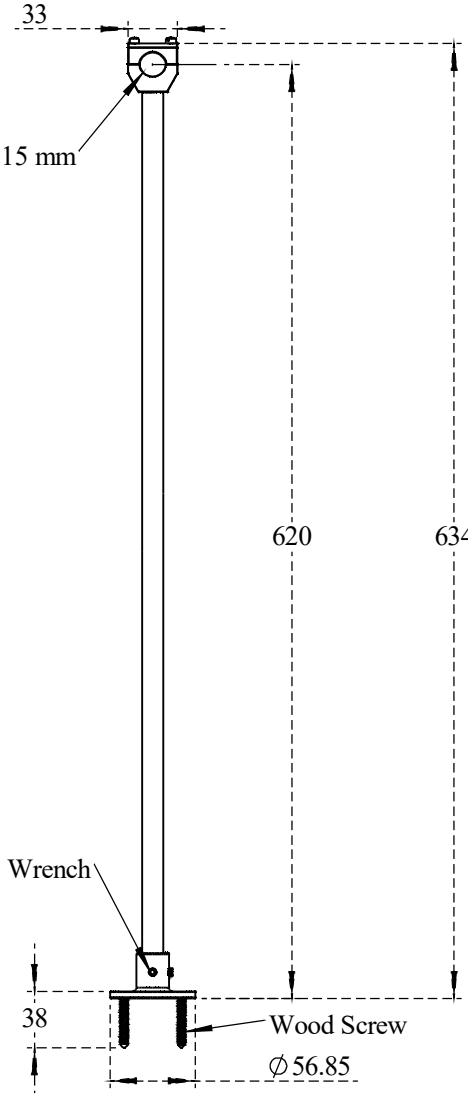

PART NO.-

C8081Line

TITLE-

24" Wall Mount Bracket for Upright Pre-Rinse Line  
Drawing

Adjustable Space for Pipe of OD 17.15 mm

All Values are Nominal and Can Vary to Some Extent

Use 3/32" Allen key Hex Wrench

Wood Screw  
Ø 56.85

**Note:-** Information provided for reference only.

All Dimensions are in mm