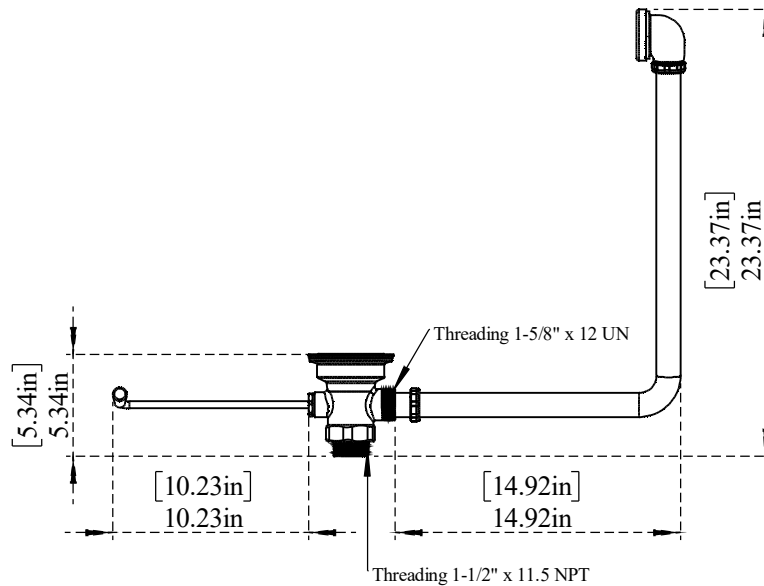

PART NO.-

C8089 Line Drawing

TITLE- 3-1/2" Waste Drain With Overflow Head and Tube and 2" Adapter

ALUIDS

Note:- Information provided for reference only.

* This document and the information thereon is the property of Krome Dispense Pvt Ltd. & its subsidiaries. Any reproduction in part or as a whole without the written permission of Krome Dispense Pvt Ltd. is prohibited.