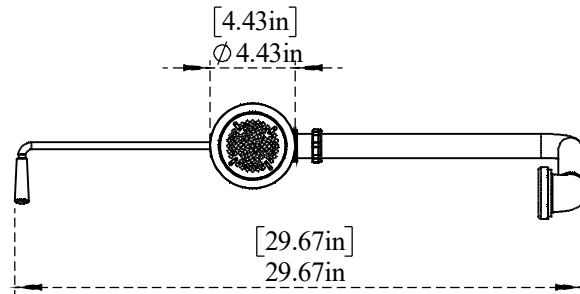

PART NO.-

C8089 Line Drawing

TITLE- 3-1/2" Waste Drain With Overflow Head and Tube and 2" Adapter

ALUIDS

Note:- Information provided for reference only.

* This document and the information thereon is the property of Krome Dispense Pvt Ltd. & its subsidiaries. Any reproduction in part or as a whole without the written permission of Krome Dispense Pvt Ltd. is prohibited.