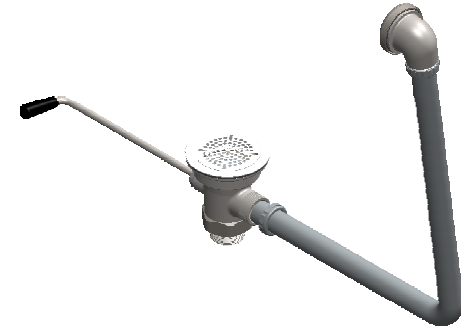

PART NO.-

C8089 Line Drawing

TITLE- 3-1/2" Waste Drain With Overflow Head and Tube and 2" Adapter

ALUIDS

Note:- Information provided for reference only.

* This document and the information thereon is the property of Krome Dispense Pvt Ltd. & its subsidiaries. Any reproduction in part or as a whole without the written permission of Krome Dispense Pvt Ltd. is prohibited.