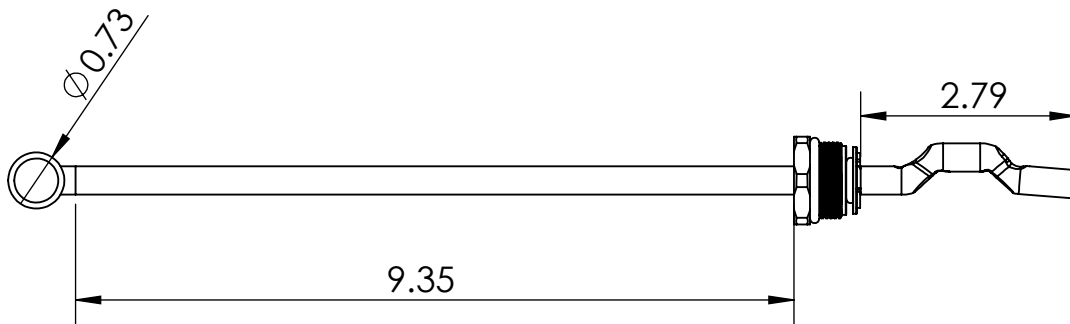

### Features & Benefits:

- Perfect Fit For All Standard Waste Drains
- Rust proof structure
- SS brushed finish will match existing fixtures
- Durable, No Rust, Ensuring quality and longevity
- Installation is quick and simple also.

## Product Dimensions:

**Option Available:** No Option Available