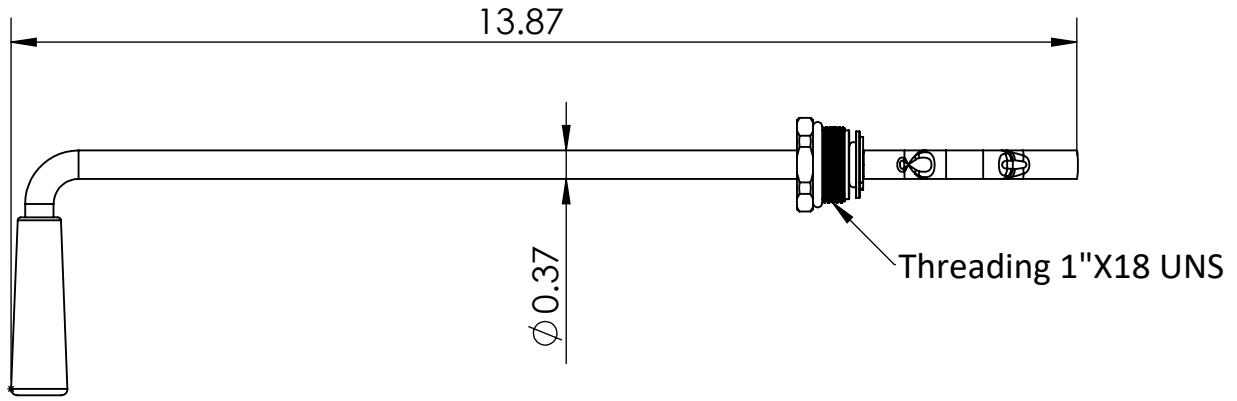

### Features & Benefits:

- Perfect Fit For All Standard Waste Drains
- Rust proof structure
- SS brushed finish will match existing fixtures
- Durable, No Rust, Ensuring quality and longevity
- Installation is quick and simple also.

## Product Dimensions:

**Option Available:** No Option Available