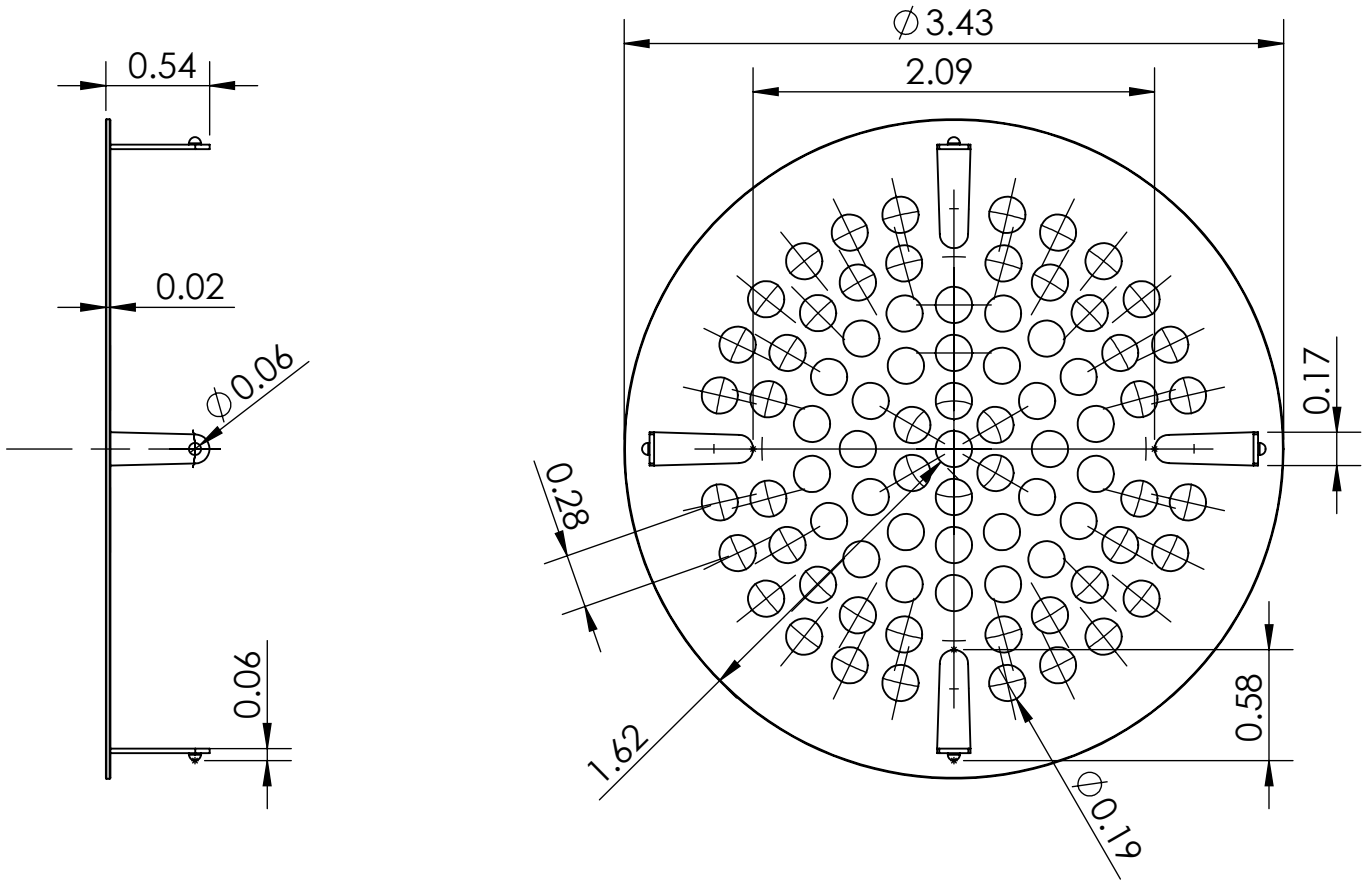

FEATURES & BENEFITS:

- Suitable for all 3-1/2" Standard Waste Drains
- Rust proof stainless steel structure
- SS Brushed finish will match existing fixtures
- This drain strainer is ideal for your home and served multi purpose

C8101

Brushed Stainless

WARRANTY: One Year Warranty

PRODUCT DIMENSIONS:

OPTION AVAILABLE:

| Part Number | Size | Finish | Material |
|-------------|--------|---------|-----------------|
| C8095 | 3-1/2" | Brushed | Stainless Steel |