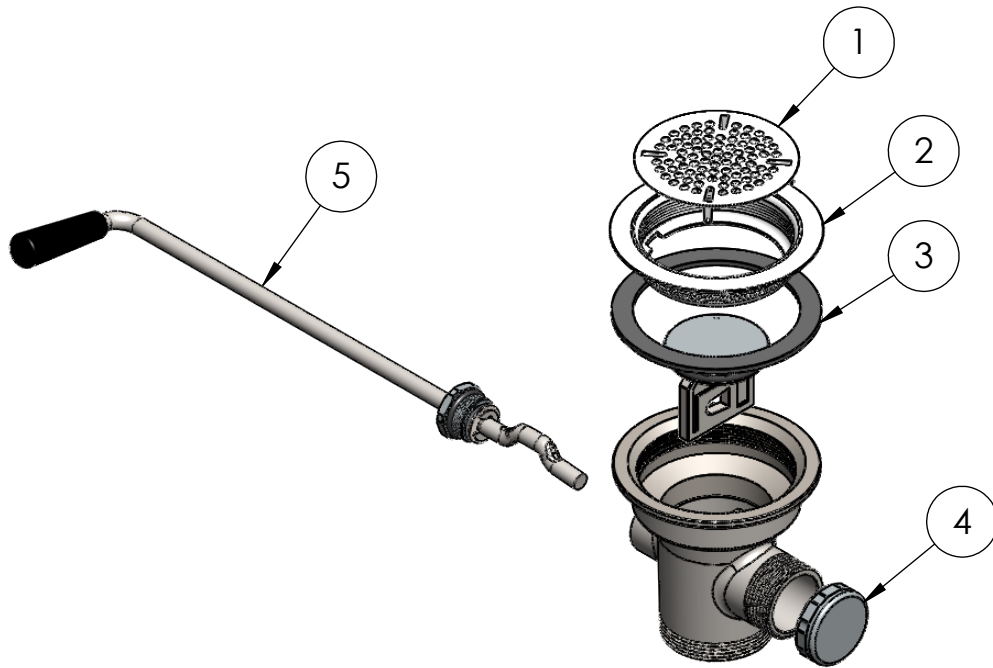

## Pre Rinse Faucet & Accessories

**3-1/2" Waste Drain With Twist Handle, NPT Adapter,**

**Overflow Option**

**C8102**

ItemNo.	Part No.	Part Name	Qty.
1	C8101	Face Strainer for 3-1/2" Waste Drain	1
2	C8100	Face Flange for 3-1/2" Waste Drain	1
3	C8102.0 3	Waste Drain Gasket	1
4	C8102.0 2	Waste Drain Cap with Sealing Washer Subassembly	1
5	C8098	Twist Handle Assembly	1