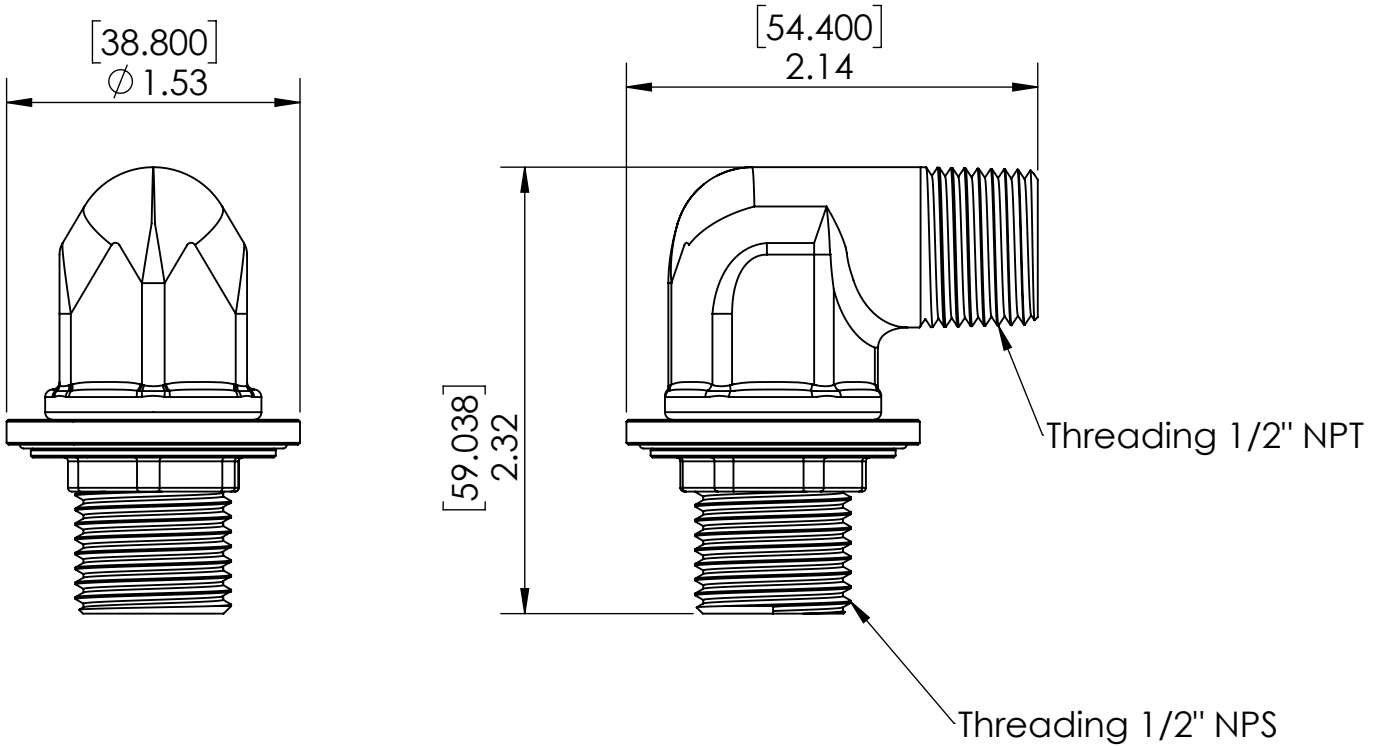

NO OPTION

Product Dimensions:-

Copyright © 2017 Krome USA Inc. All Rights Reserved

US & Canada :- +1-678 666 2001

Asia:- +91-9814203010

Krome USA Inc. reserves the right to make revisions to product specifications without any notice