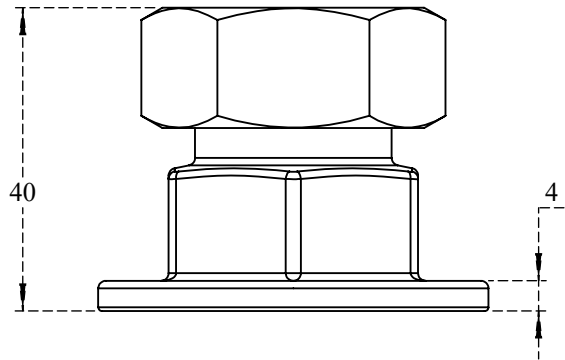

PART NO.-

C8121 Line drawing

TITLE-

1/2" NPT Female Eccentric Flange assembly with washer Line drawing

**Note:-** Information provided for reference only.

All Dimensions are in mm