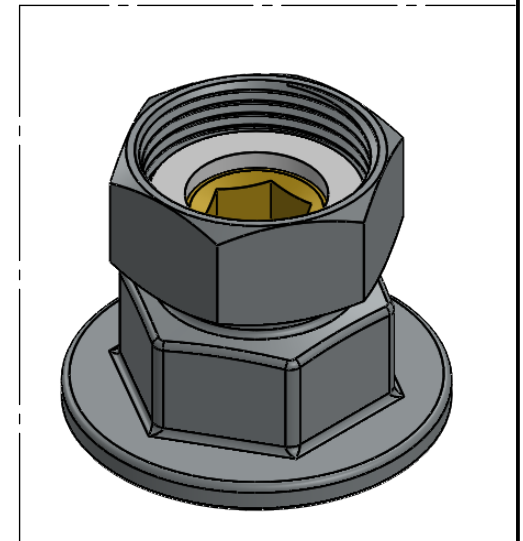

PART NO.-

C8121 Line drawing

TITLE-

1/2" NPT Female Eccentric Flange assembly with washer Line drawing

**Note:-** Information provided for reference only.

All Dimensions are in mm