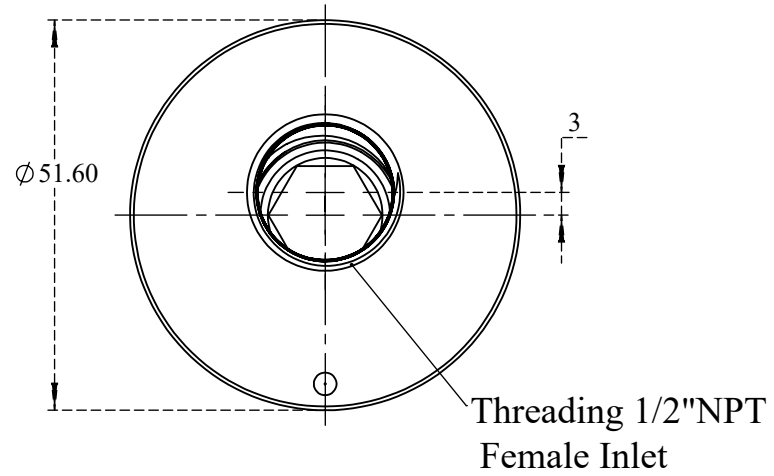

PART NO.-

C8121 Line drawing

TITLE-

1/2" NPT Female Eccentric Flange assembly with washer Line drawing

**Note:-** Information provided for reference only.

All Dimensions are in mm