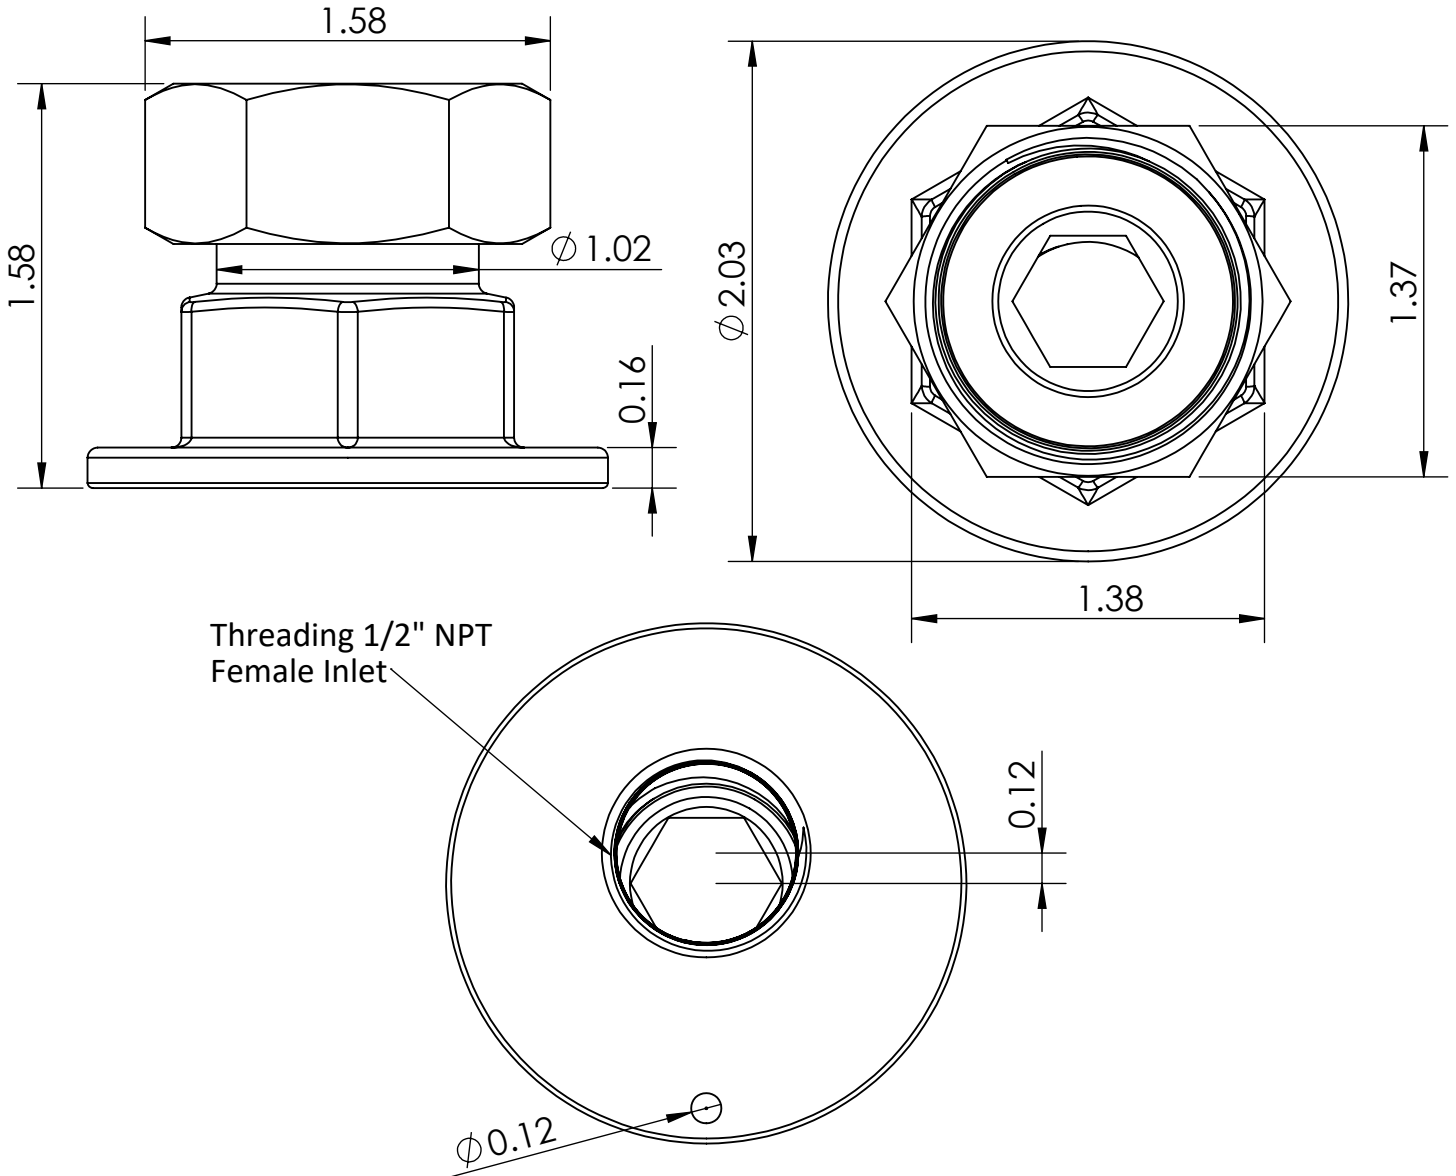

PRODUCT DIMENSIONS:

OPTION AVAILABLE:

Part Number	Material	Thread	Finish
C8122	Brass (Lead Free)	3/4" NPT	Chrome Plated
C8123	Brass (Lead Free)	3/8" NPT	Chrome Plated