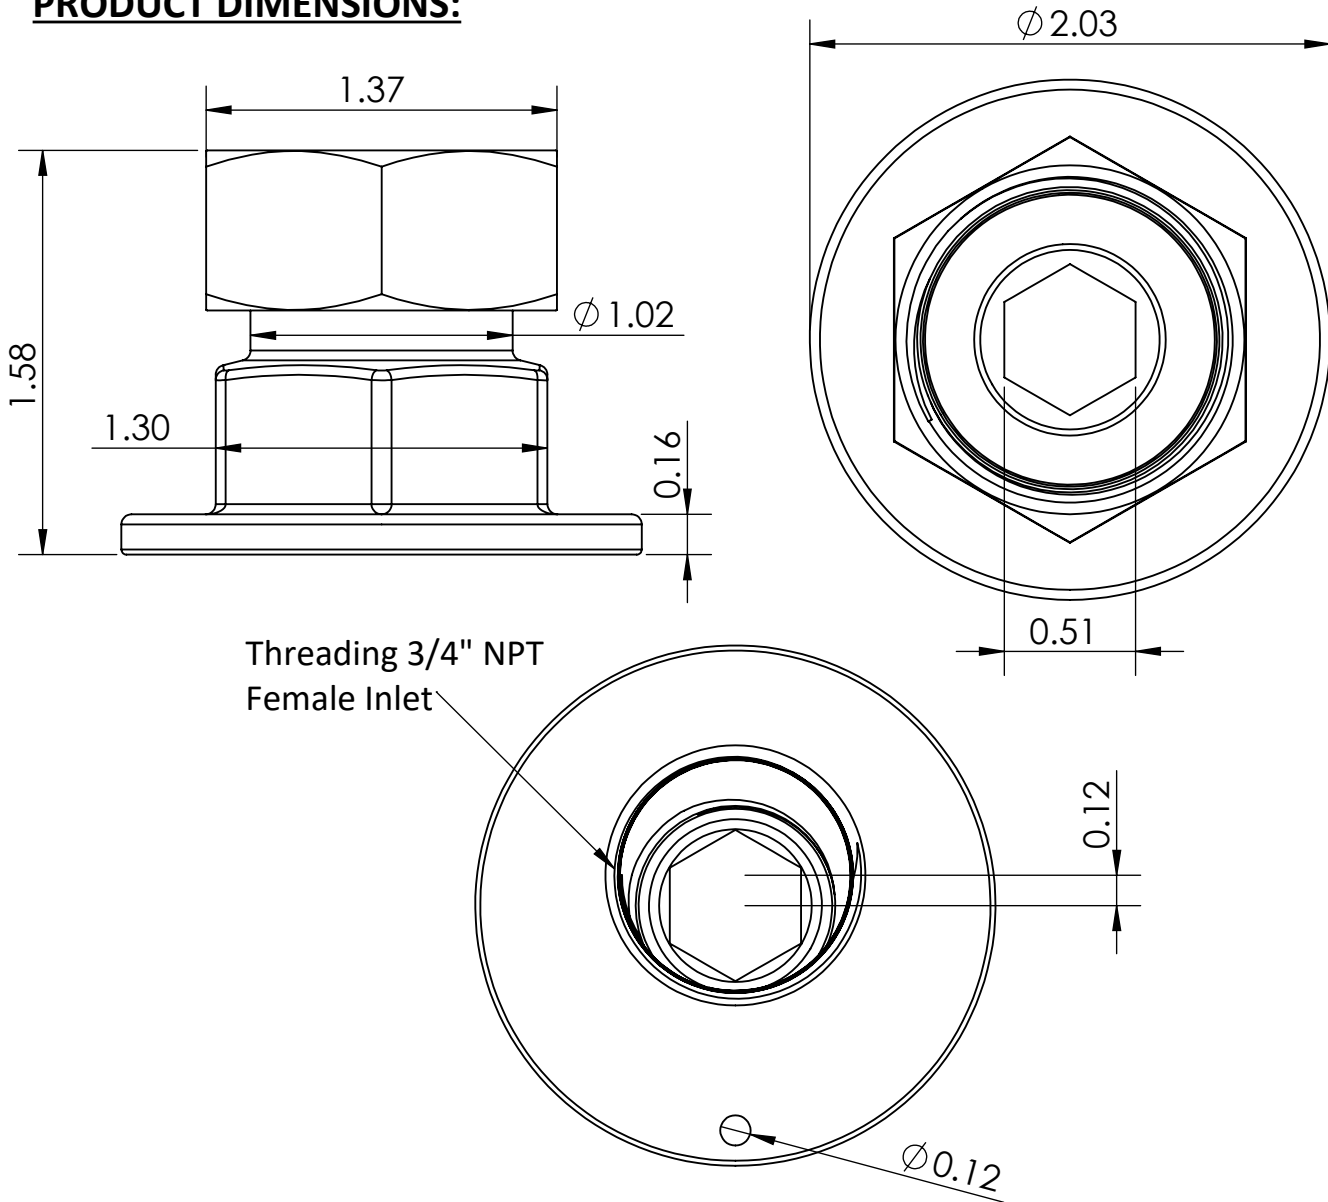

PRODUCT DIMENSIONS:

OPTION AVAILABLE:

Part Number	Material	Thread	Finish
C8121	Brass (Lead Free)	1/2" NPT	Chrome Plated
C8123	Brass (Lead Free)	3/8" NPT	Chrome Plated