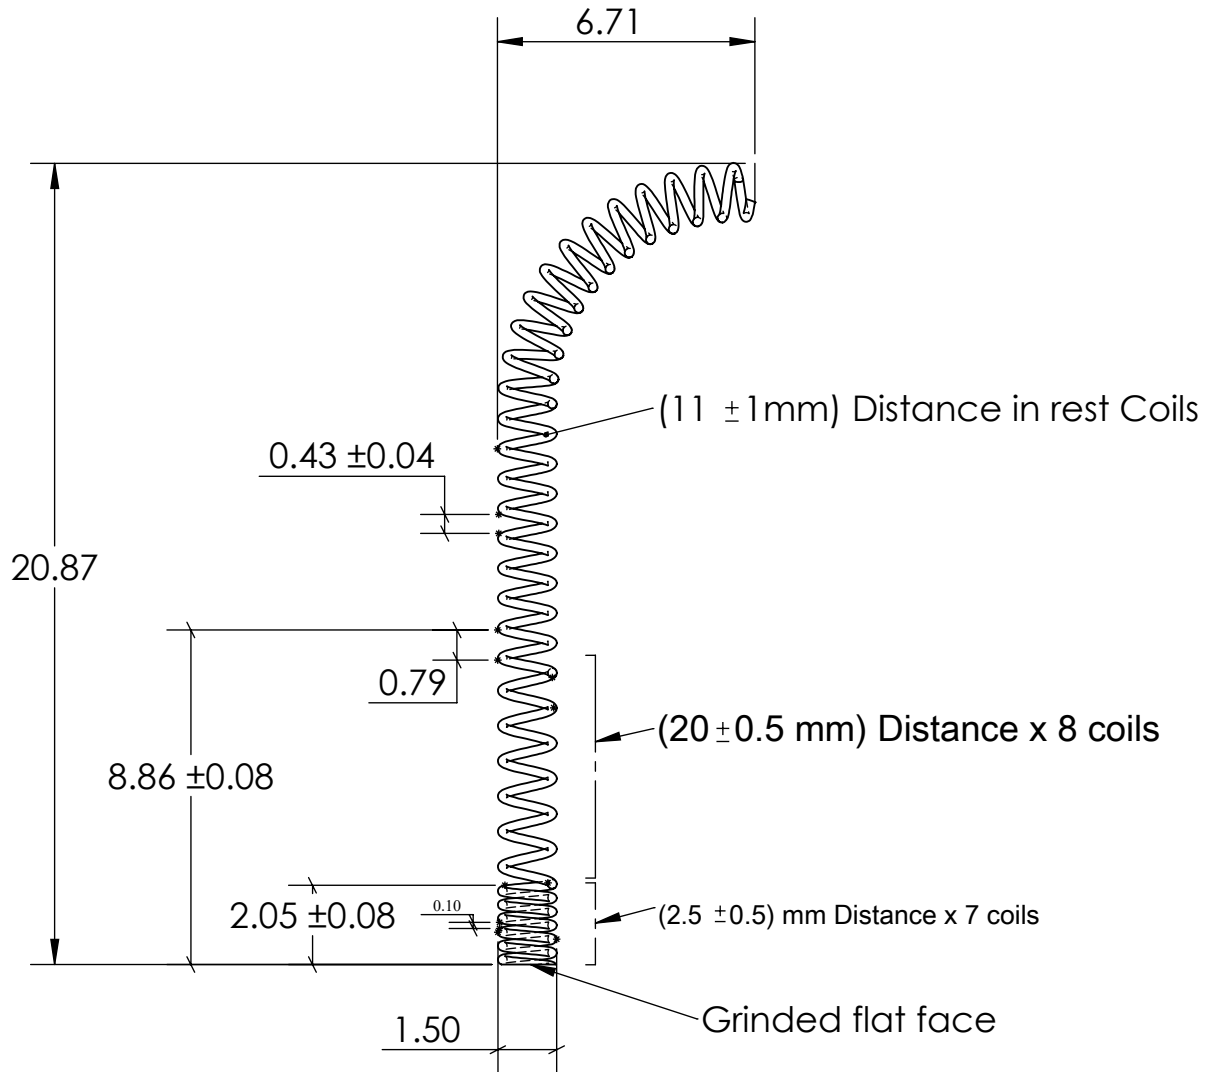

Features & Benefits:

- Pre-Rinse Overhead Spring
- Fabricated from solid material for durability and reliability
- Installation is quick and easy also.
- Material= Stainless Steel
- Finish= Polished Chrome Plated

C8129

Chrome Plated

Option Available: One Year Warranty

Product Dimensions:

Option Available:

Part Number	Material	Length	Finish
C8229	Stainless Steel	9-1/4"	Polished Chrome