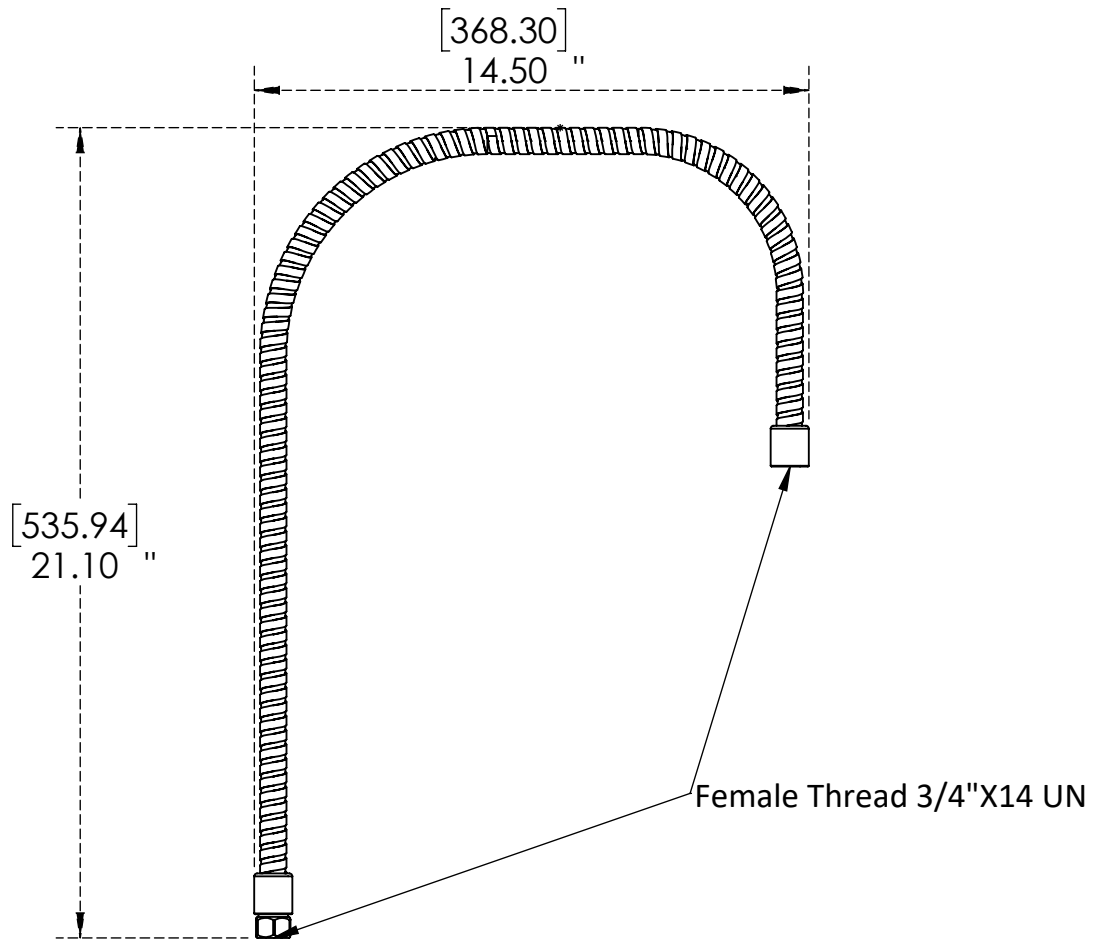

Product Dimensions:-

Options Available:-

Part No	Length	Handle
C8224	24"	Grip Handle
C8218	26"	Less Handle
C8223	24"	Less Handle
C8227	28"	Less Handle
C8231	32"	Less Handle
C8240	40"	Less Handle
C8242	42"	Less Handle
C8244	44"	Less Handle
C8257	50"	Less Handle
C8253	54"	Less Handle
C8255	56"	Less Handle
C8268	68"	Less Handle