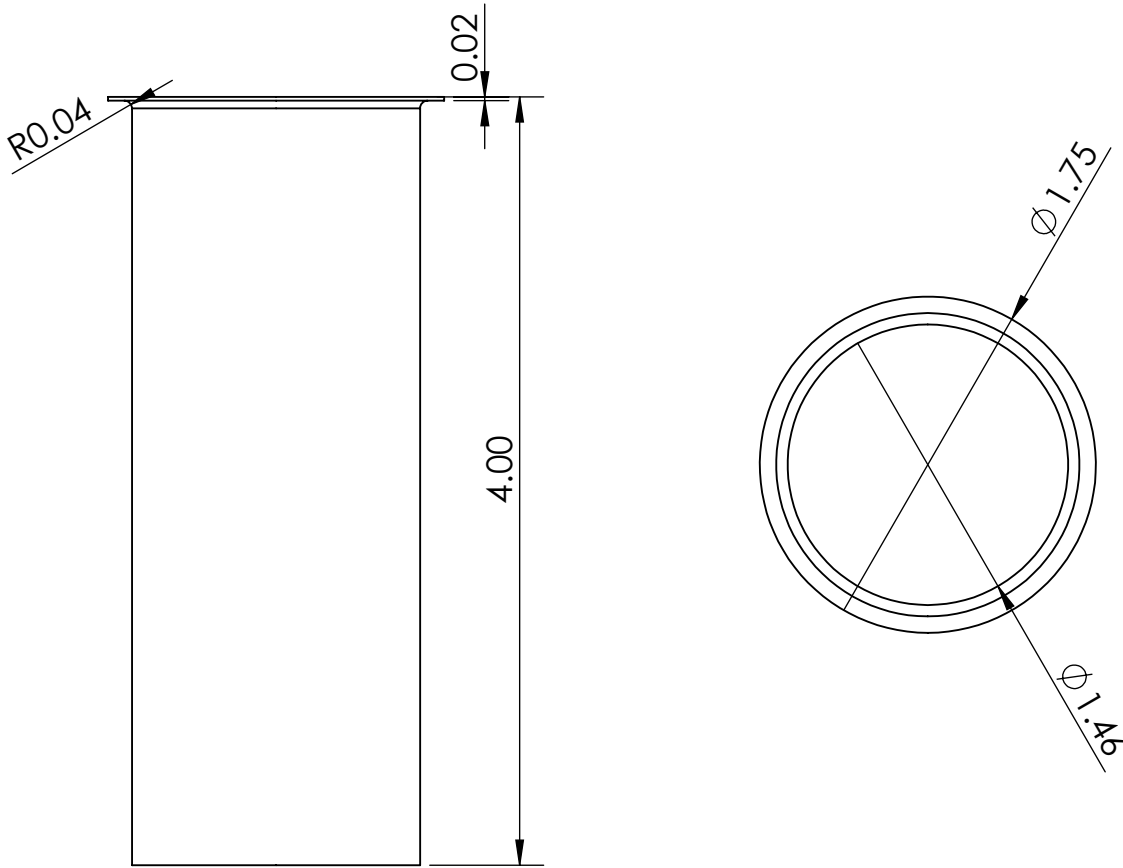

### FEATURES & BENEFITS:

- Designed to collect debris, odors, and gases efficiently
- For use in under-sink installation for kitchen and bathroom sinks
- 22 Gauge Chrome plated brass
- Fits direct connect tubes
- Slip joint extension tube.
- Installation is quick and easy also. stallation is quick and easy also.

## PRODUCT DIMENSIONS:

## OPTION AVAILABLE:

Part Number	Length (Inch)	Material	Finish
C8146	6"	Brass	Polished Chrome
C8148	8"	Brass	Polished Chrome
C8150	10"	Brass	Polished Chrome
C8152	12"	Brass	Polished Chrome
C8156	16"	Brass	Polished Chrome