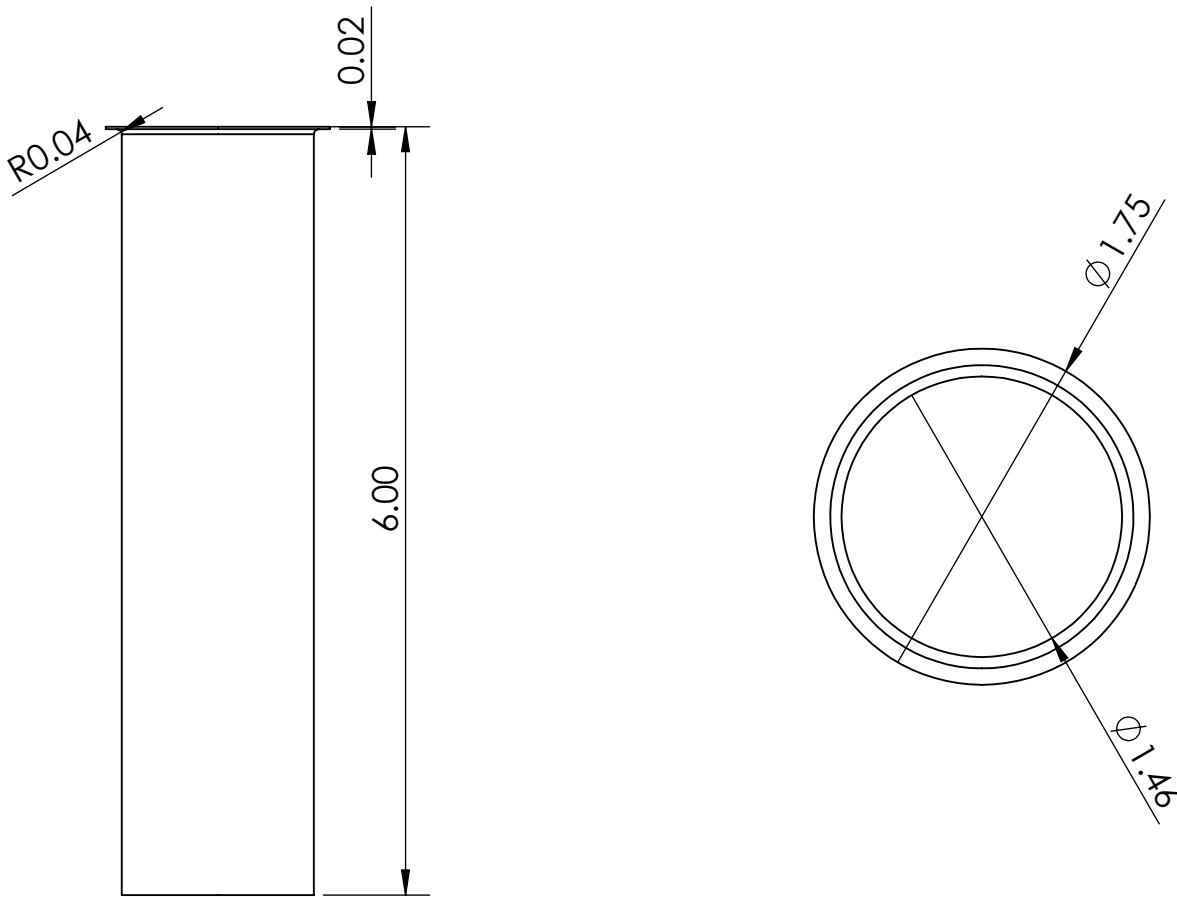

### FEATURES & BENEFITS:

- Designed to collect debris, odors, and gases efficiently
- For use in under-sink installation for kitchen and bathroom sinks
- 22 Gauge Chrome plated brass
- Fits direct connect tubes
- Slip joint extension tube.
- Installation is quick and easy also. stallation is quick and easy also.

## PRODUCT DIMENSIONS:

## OPTION AVAILABLE:

| Part Number | Length (Inch) | Material | Finish          |
|-------------|---------------|----------|-----------------|
| C8144       | 4"            | Brass    | Polished Chrome |
| C8148       | 8"            | Brass    | Polished Chrome |
| C8150       | 10"           | Brass    | Polished Chrome |
| C8152       | 12"           | Brass    | Polished Chrome |
| C8156       | 16"           | Brass    | Polished Chrome |