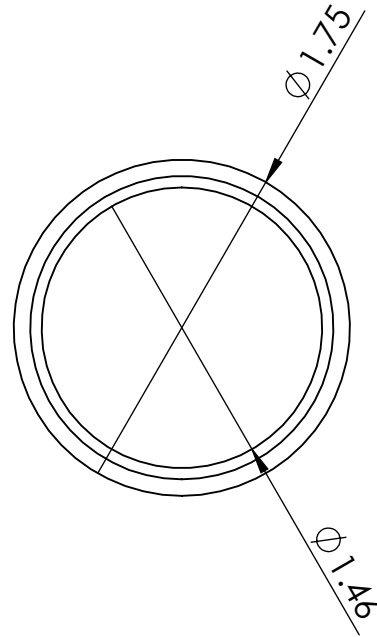

FEATURES & BENEFITS:

- Designed to collect debris, odors, and gases efficiently
- For use in under-sink installation for kitchen and bathroom sinks
- 22 Gauge Chrome plated brass
- Fits direct connect tubes
- Slip joint extension tube.
- Installation is quick and easy also. stallation is quick and easy also.

C8156

Polished Chrome

WARRANTY: One Year Warranty

PRODUCT DIMENSIONS:

OPTION AVAILABLE:

Part Number	Length (Inch)	Material	Finish
C8144	4"	Brass	Polished Chrome
C8146	6"	Brass	Polished Chrome
C8148	8"	Brass	Polished Chrome
C8150	10"	Brass	Polished Chrome
C8152	12"	Brass	Polished Chrome