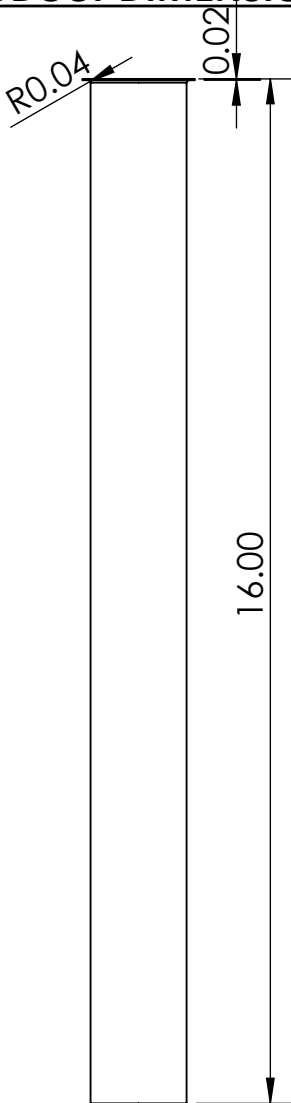

FEATURES & BENEFITS:

- Designed to collect debris, odors, and gases efficiently
- For use in under-sink installation for kitchen and bathroom sinks
- 22 Gauge Chrome plated brass
- Fits direct connect tubes
- Slip joint extension tube.
- Installation is quick and easy also. stallation is quick and easy also.

C8156

Polished Chrome

WARRANTY: One Year Warranty

PRODUCT DIMENSIONS:

OPTION AVAILABLE:

Part Number	Length (Inch)	Material	Finish
C8144	4"	Brass	Polished Chrome
C8146	6"	Brass	Polished Chrome
C8148	8"	Brass	Polished Chrome
C8150	10"	Brass	Polished Chrome
C8152	12"	Brass	Polished Chrome