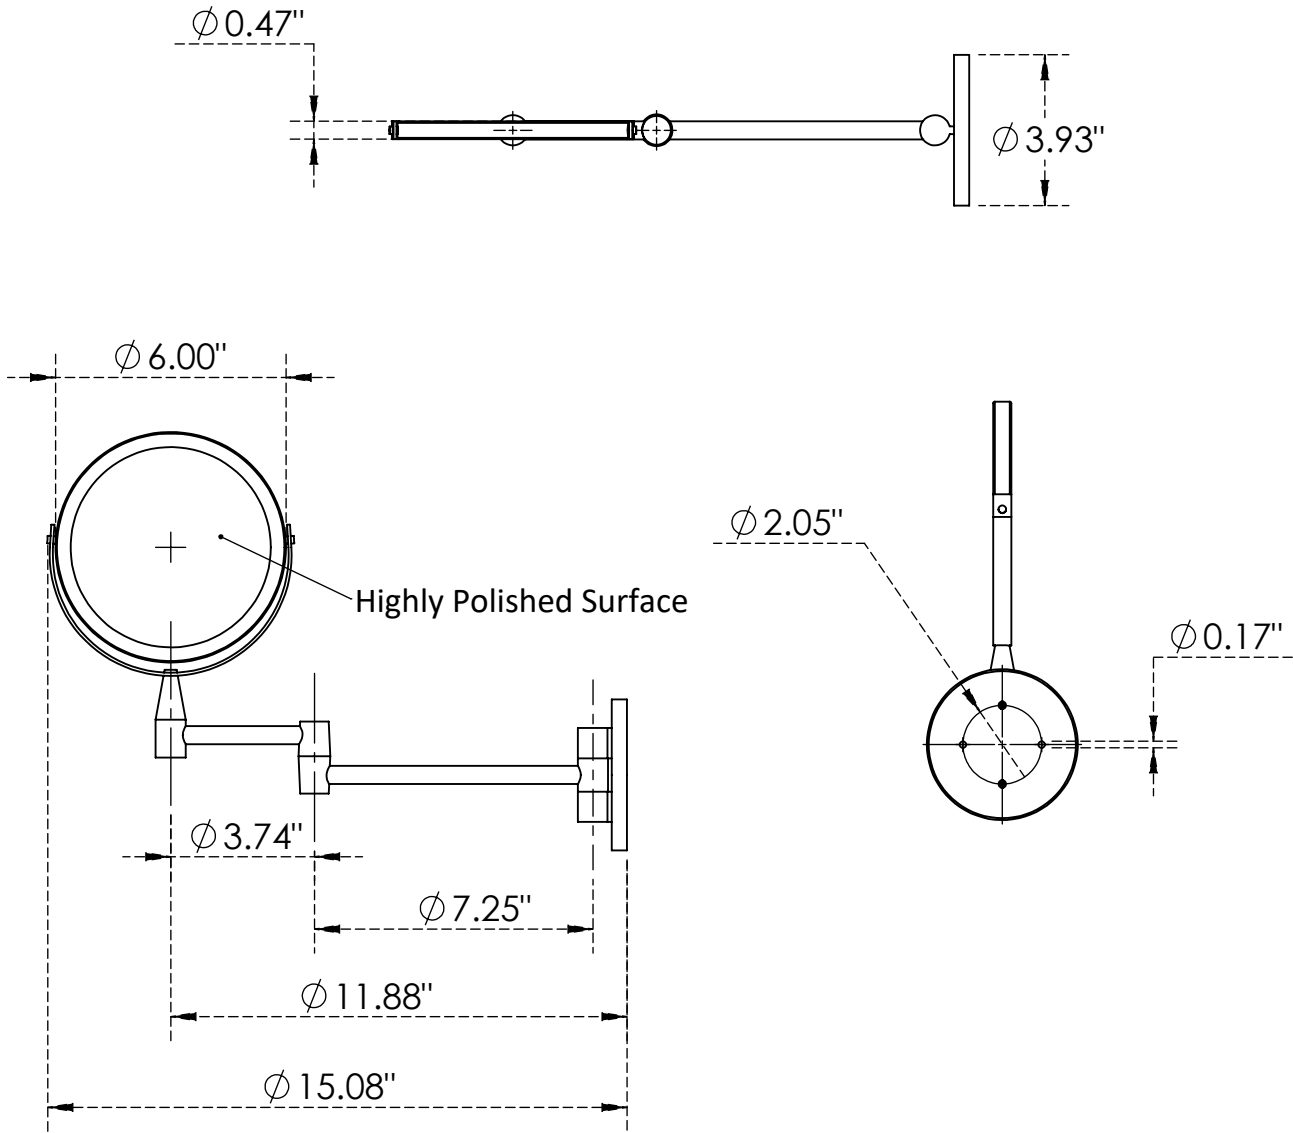

Features & Benefits:

- Wall Mounted Extendable Arms
- Attractive and elegant design with high quality polished chrome metal
- The distance between the mirror and the eyes should be within 15 cm, so you get a true reflection
- This product is suitable for any task such as makeup, dressing, facial, shaving, twee-zing.
- Easy to install, comes complete with screw fixings

C8250

ALUIDS

Warranty: One Year (Limited)

Product Dimensions:-

Copyright © 2017 Krome USA Inc. All Rights Reserved

Option Available:

Part Number	Shape	Size	Finish	LED
C8246	Round	8"	Chrome Plated	Yes
C8247	Square	8"	Chrome Plated	Yes
C8252	Round	8"	Chrome Plated	No