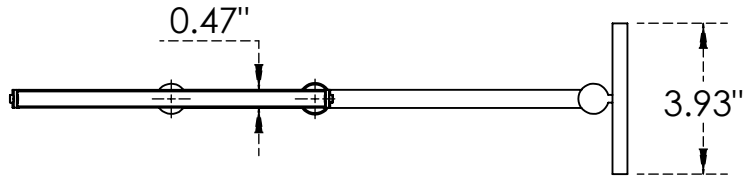

### Features & Benefits:

- Wall Mounted Extendable Arms
- Attractive and elegant design with high quality polished chrome metal
- The distance between the mirror and the eyes should be within 15 cm, so you get a true reflection
- This product is suitable for any task such as makeup, dressing, facial, shaving, twee-zing.
- Easy to install, comes complete with screw fixings

**C8252**

ALUIDS

**Warranty:** One Year (Limited)

**Product Dimensions:-**

**Option Available:**

Part Number	Shape	Size	Finish	LED
C8246	Round	8"	Chrome Plated	Yes
C8247	Square	8"	Chrome Plated	Yes
C8250	Round	6"	Chrome Plated	No