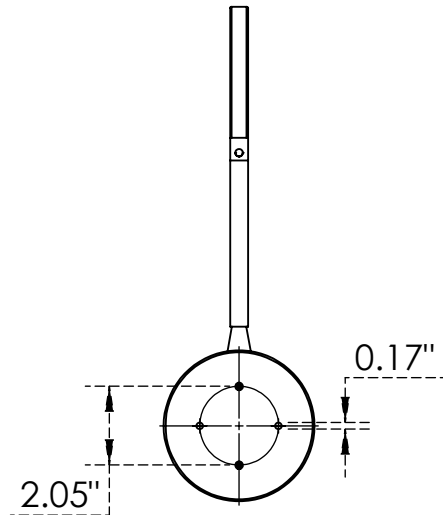

### Features & Benefits:

- Wall Mounted Extendable Arms
- Attractive and elegant design with high quality polished chrome metal
- The distance between the mirror and the eyes should be within 15 cm, so you get a true reflection
- This product is suitable for any task such as makeup, dressing, facial, shaving, twee-zing.
- Easy to install, comes complete with screw fixings

**C8252**

ALUIDS

**Warranty:** One Year (Limited)

**Product Dimensions:-**

**Option Available:**

Part Number	Shape	Size	Finish	LED
C8246	Round	8"	Chrome Plated	Yes
C8247	Square	8"	Chrome Plated	Yes
C8250	Round	6"	Chrome Plated	No