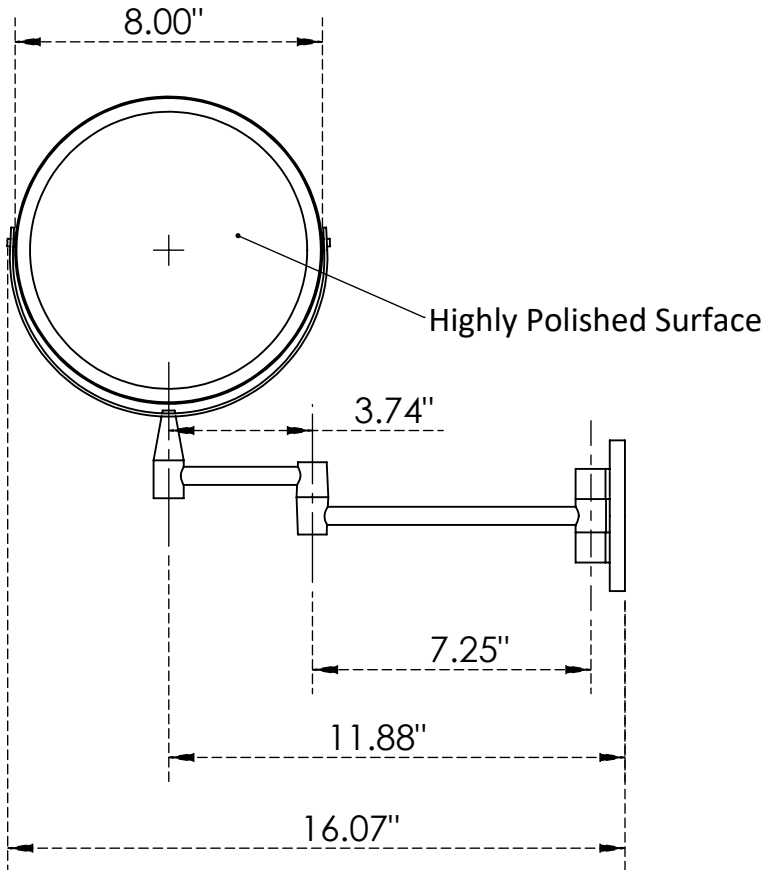

### Features & Benefits:

- Wall Mounted Extendable Arms
- Attractive and elegant design with high quality polished chrome metal
- The distance between the mirror and the eyes should be within 15 cm, so you get a true reflection
- This product is suitable for any task such as makeup, dressing, facial, shaving, twee-zing.
- Easy to install, comes complete with screw fixings

**C8252**

ALUIDS

**Warranty:** One Year (Limited)

**Product Dimensions:-**

**Option Available:**

Part Number	Shape	Size	Finish	LED
C8246	Round	8"	Chrome Plated	Yes
C8247	Square	8"	Chrome Plated	Yes
C8250	Round	6"	Chrome Plated	No