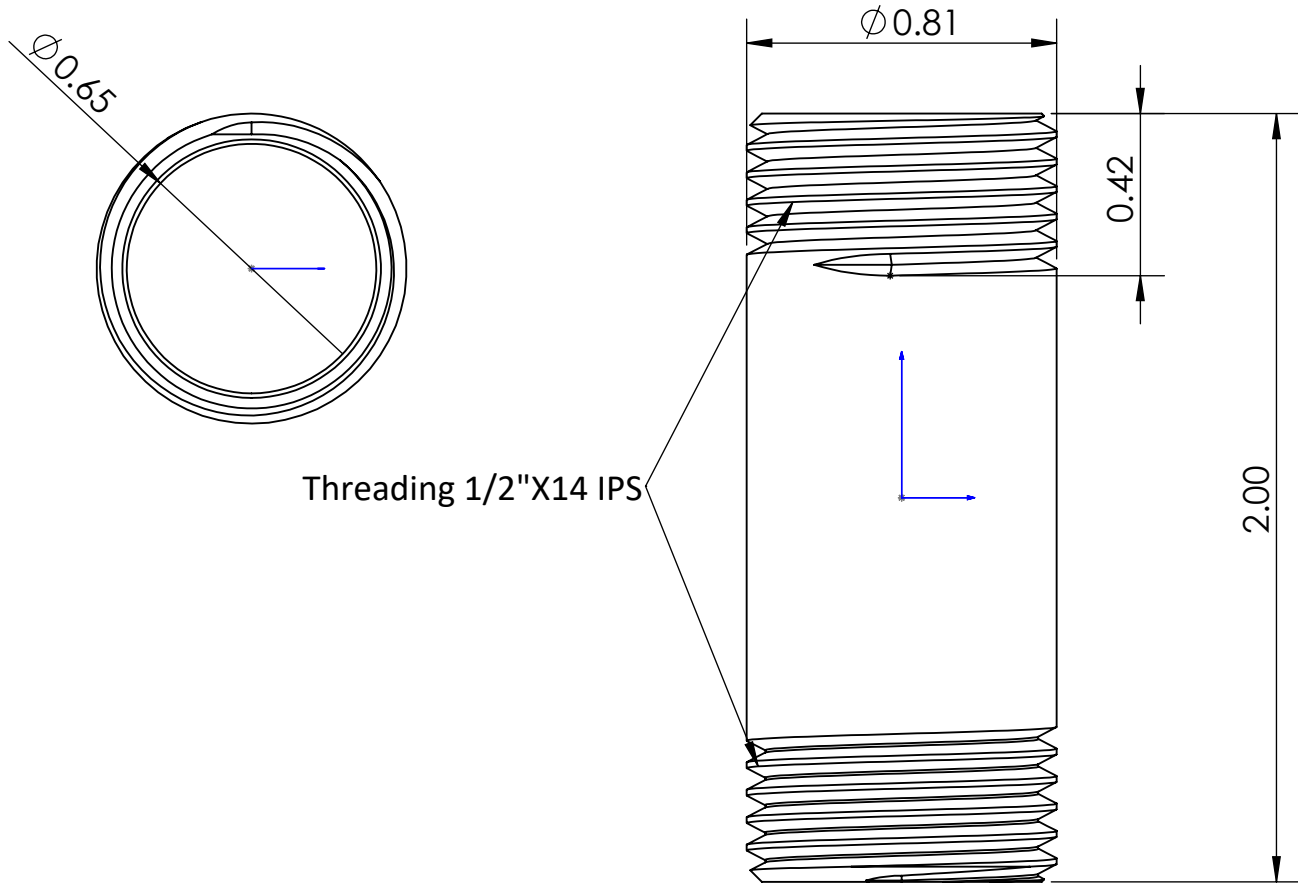

### FEATURES & BENEFITS:

- Made up with high quality brass material with chrome finish which is rust resistance
- Male thread both side
- Provides Strong and Long Life Durability

C8302

**WARRANTY:** One Year Limited

## PRODUCT DIMENSIONS: