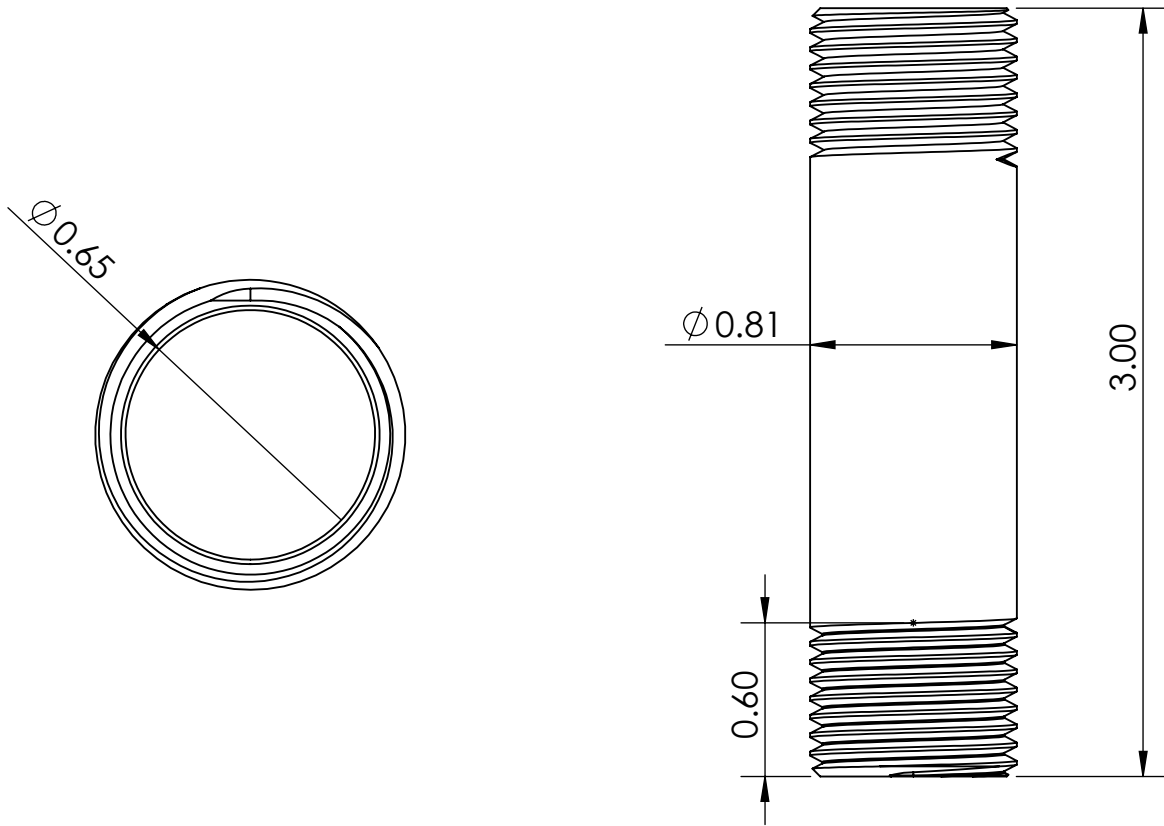

### FEATURES & BENEFITS:

- Made up with high quality brass material with chrome finish which is rust resistance
- Male thread both side
- Provides Strong and Long Life Durability

C8303

**WARRANTY:** One Year Limited

## PRODUCT DIMENSIONS:

## OPTION AVAILABLE:

Part Number	Length (Inch)	Material	Finish
C8302	2	Brass	Polished Finish
C8304	4	Brass	Polished Finish
C8305	6	Brass	Polished Finish
C8306	9	Brass	Polished Finish
C8307	12	Brass	Polished Finish
C8308	18	Brass	Polished Finish
C8309	24	Brass	Polished Finish
C8310	30	Brass	Polished Finish
C8311	36	Brass	Polished Finish
C8312	48	Brass	Polished Finish