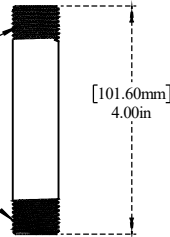

PART NO.- C8304 Line Drawing

TITLE- 4" CP Barrel Nipple Line Drawing

Threading 1/2" x 14 IPS

Note:- Information provided for reference only

All dimensions are in inches, mm (in bracket)

* This document and the information thereon is the property of Krome Dispense Pvt Ltd. & its subsidiaries. Any reproduction in part or as a whole without the written permission of Krome Dispense Pvt Ltd. is prohibited.