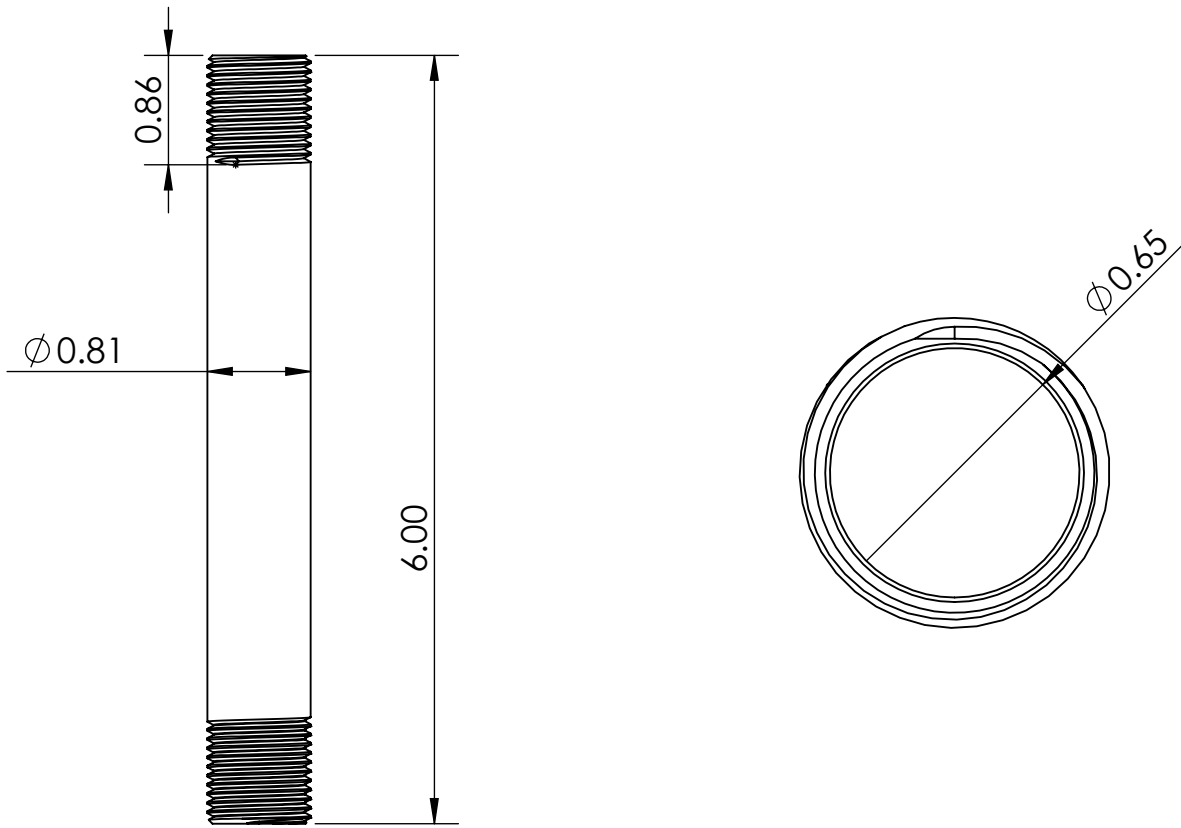

### FEATURES & BENEFITS:

- Made up with high quality brass material with chrome finish which is rust resistance
- Male thread both side
- Provides Strong and Long Life Durability

C8305

WARRANTY: One Year Limited

## PRODUCT DIMENSIONS: