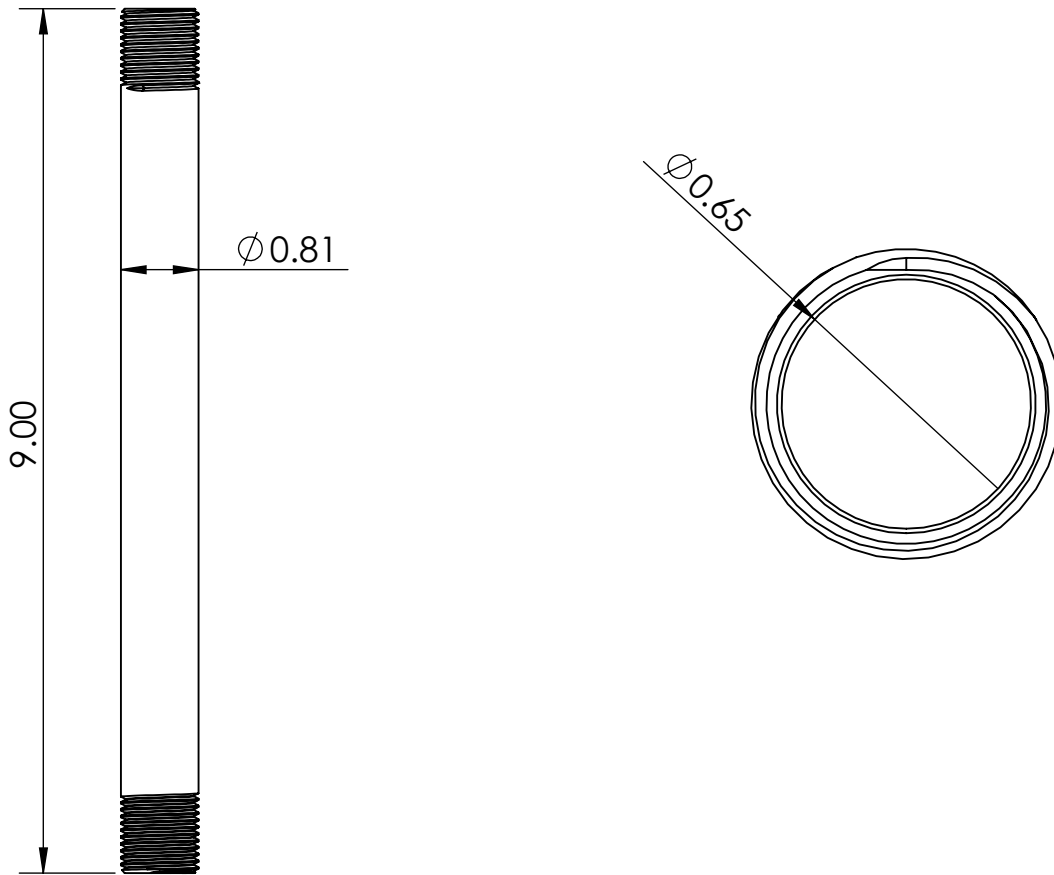

### FEATURES & BENEFITS:

- Made up with high quality brass material with chrome finish which is rust resistance
- Male thread both side
- Provides Strong and Long Life Durability

C8306

**WARRANTY:** One Year Limited

## PRODUCT DIMENSIONS: