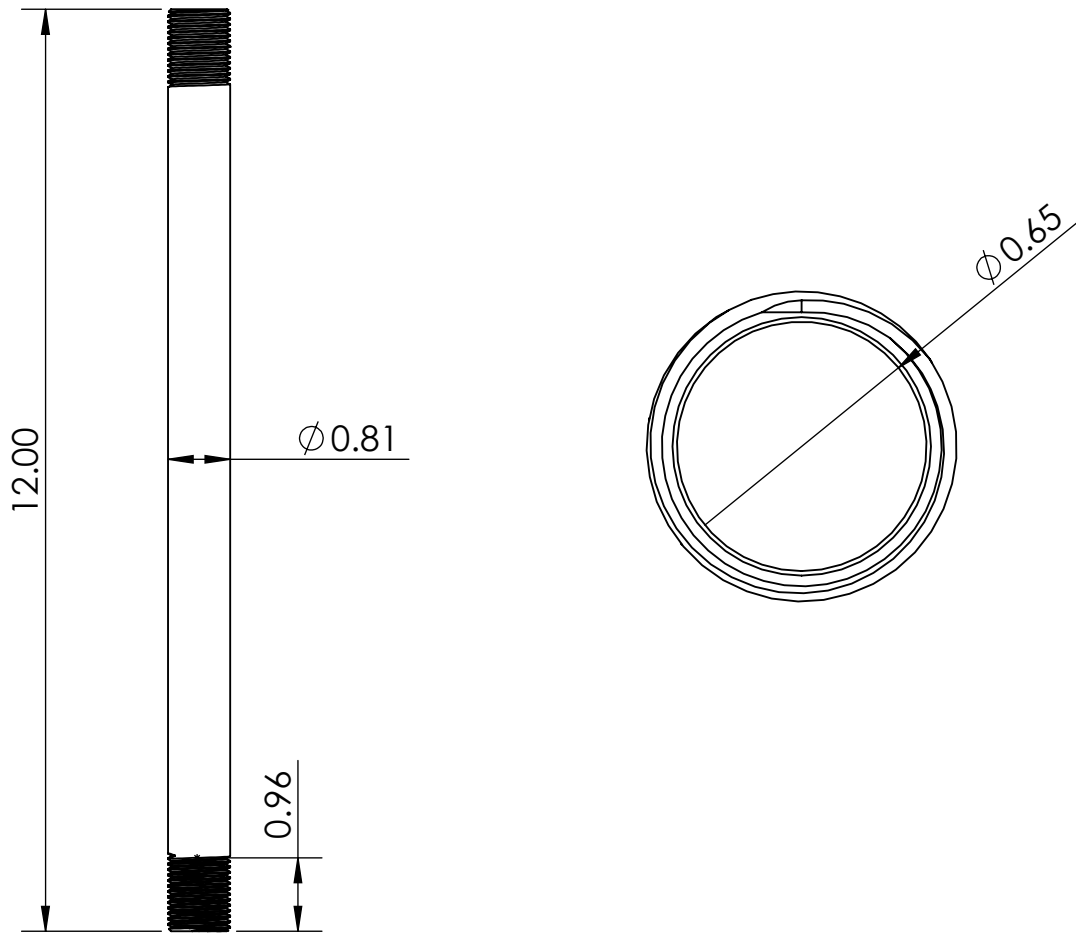

FEATURES & BENEFITS:

- Made up with high quality brass material with chrome finish which is rust resistance
- Male thread both side
- Provides Strong and Long Life Durability

C8307

WARRANTY: One Year Limited

PRODUCT DIMENSIONS:

OPTION AVAILABLE:

| Part Number | Length (Inch) | Material | Finish |
|-------------|---------------|----------|-----------------|
| C8302 | 2 | Brass | Polished Finish |
| C8303 | 3 | Brass | Polished Finish |
| C8304 | 4 | Brass | Polished Finish |
| C8305 | 6 | Brass | Polished Finish |
| C8306 | 9 | Brass | Polished Finish |
| C8308 | 18 | Brass | Polished Finish |
| C8309 | 24 | Brass | Polished Finish |
| C8310 | 30 | Brass | Polished Finish |
| C8311 | 36 | Brass | Polished Finish |
| C8312 | 48 | Brass | Polished Finish |