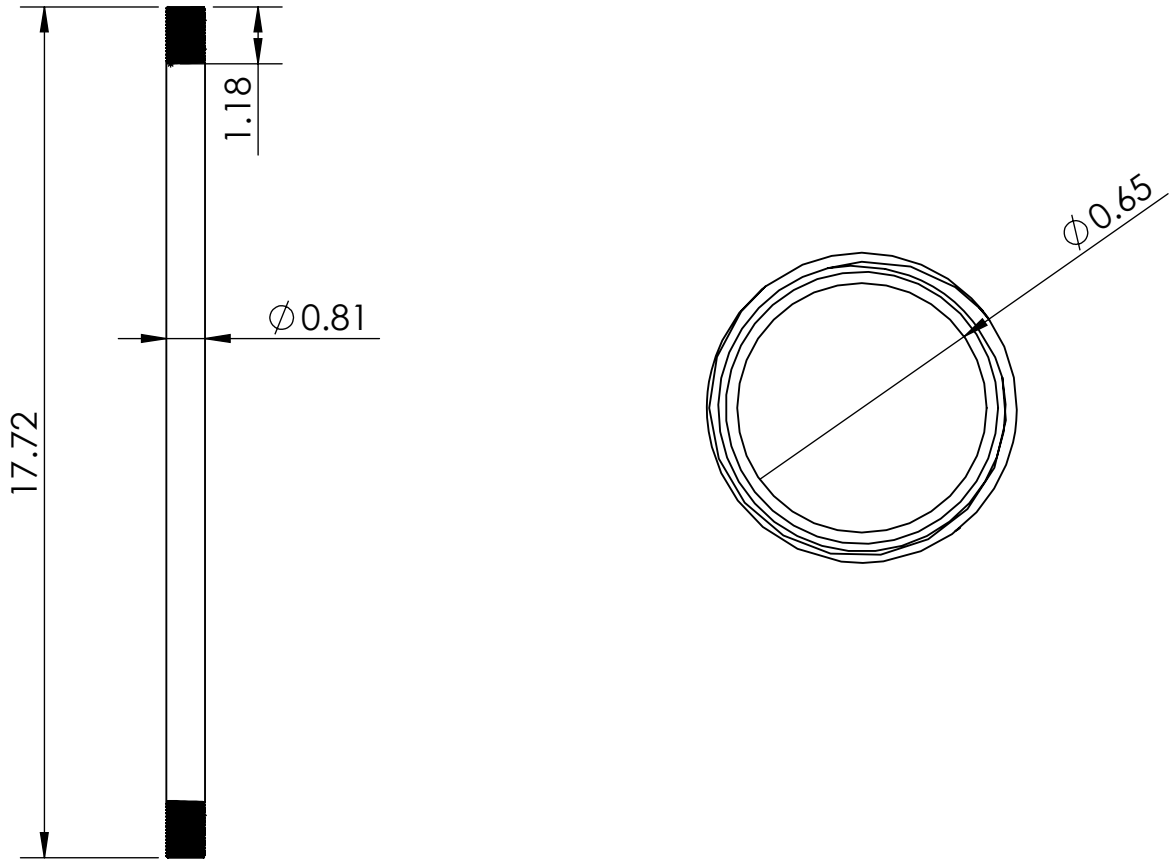

FEATURES & BENEFITS:

- Made up with high quality brass material with chrome finish which is rust resistance
- Male thread both side
- Provides Strong and Long Life Durability

C8308

WARRANTY: One Year Limited

PRODUCT DIMENSIONS:

OPTION AVAILABLE:

Part Number	Length (Inch)	Material	Finish
C8302	2	Brass	Polished Finish
C8303	3	Brass	Polished Finish
C8304	4	Brass	Polished Finish
C8305	6	Brass	Polished Finish
C8306	9	Brass	Polished Finish
C8307	12	Brass	Polished Finish
C8309	24	Brass	Polished Finish
C8310	30	Brass	Polished Finish
C8311	36	Brass	Polished Finish
C8312	48	Brass	Polished Finish