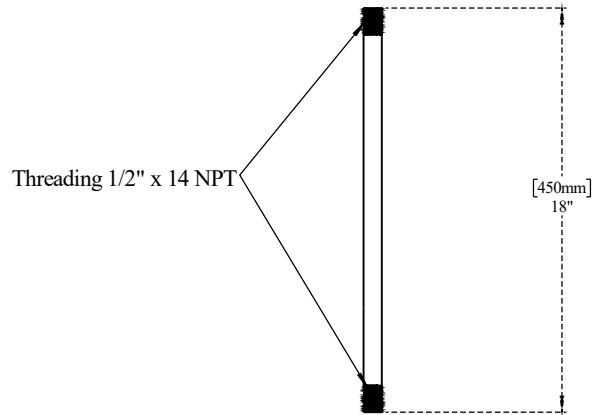

PART NO.- C8308 Line Drawing

TITLE- 1/2" NPT x 18" CP Nipple Assembly Line Drawing

**ALUIDS** Note:- Information provided for reference only

\* This document and the information thereon is the property of Krome Dispense Pvt Ltd. & its subsidiaries. Any reproduction in part or as a whole without the written permission of Krome Dispense Pvt Ltd. is prohibited.

All dimensions are in inches, mm (in bracket)