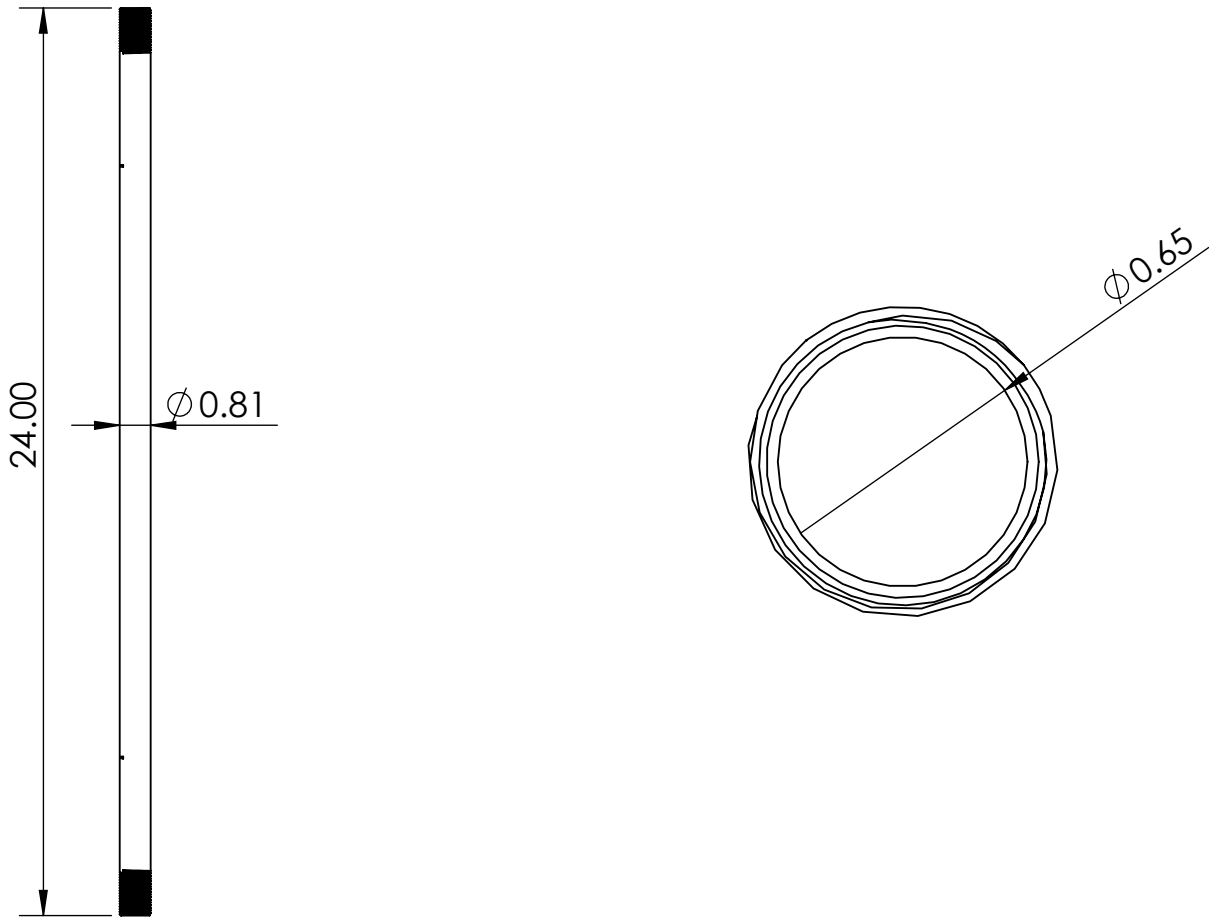

FEATURES & BENEFITS:

- Made up with high quality brass material with chrome finish which is rust resistance
- Male thread both side
- Provides Strong and Long Life Durability

C8309

WARRANTY: One Year Limited

PRODUCT DIMENSIONS:

OPTION AVAILABLE:

Part Number	Length (Inch)	Material	Finish
C8302	2	Brass	Polished Finish
C8303	3	Brass	Polished Finish
C8304	4	Brass	Polished Finish
C8305	6	Brass	Polished Finish
C8306	9	Brass	Polished Finish
C8307	12	Brass	Polished Finish
C8308	18	Brass	Polished Finish
C8310	30	Brass	Polished Finish
C8311	36	Brass	Polished Finish
C8312	48	Brass	Polished Finish